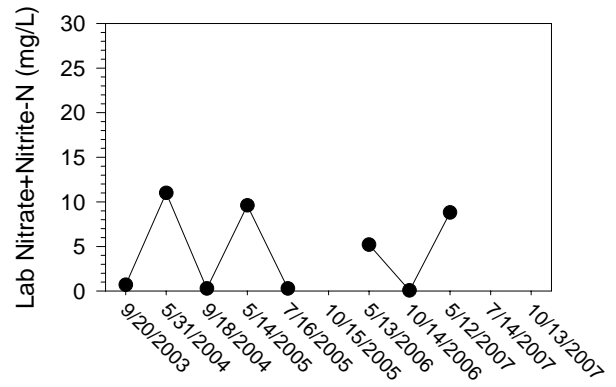

Johnson/Iowa County Snapshot - Site PE1 (Pechman Creek- W66)

Johnson/Iowa County Snapshot - Site PE1 (Pechman Creek- W66)

Johnson/Iowa County Snapshot - Site PR1 (Prairie Creek- 670th)

Johnson/Iowa County Snapshot - Site PR1 (Prairie Creek- 670th)