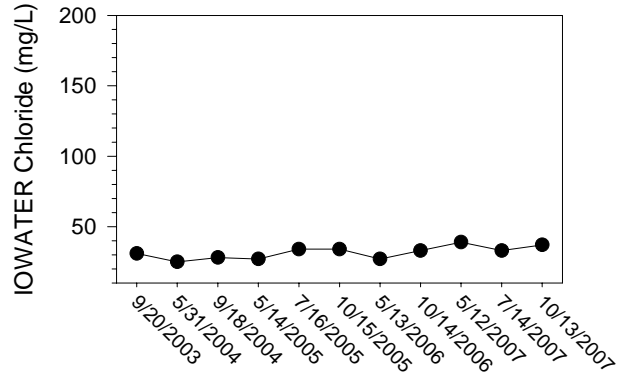

## Johnson/Iowa County Snapshot - Site MC1 (Muddy Creek- Front St.)