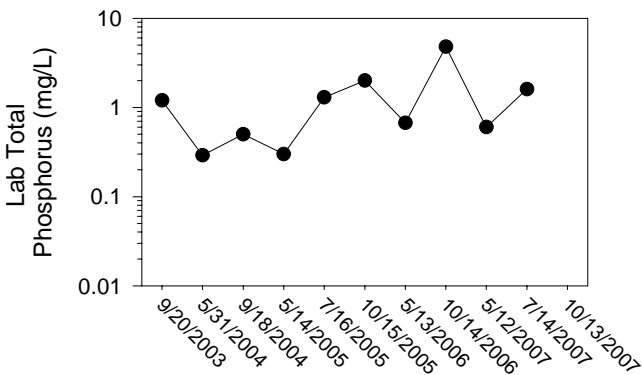

Johnson/Iowa County Snapshot - Site MC2 (Muddy Creek- Kate Wickham)