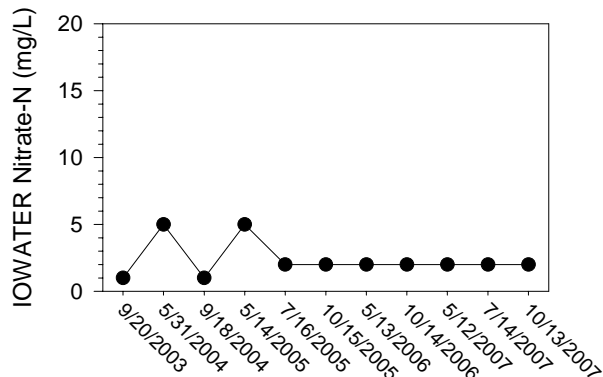

Johnson/Iowa County Snapshot - Site MC2 (Muddy Creek- Kate Wickham)