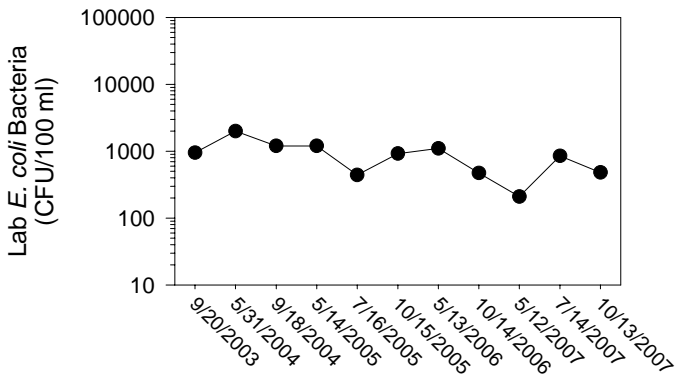

Johnson/Iowa County Snapshot - Site MC2 (Muddy Creek- Kate Wickham)