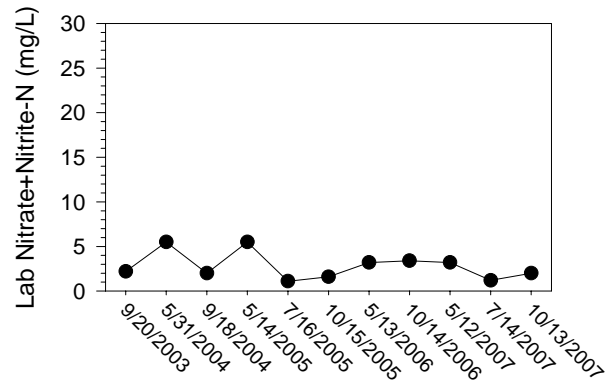

Johnson/Iowa County Snapshot - Site MC3 (Muddy Creek- 1st Avenue)