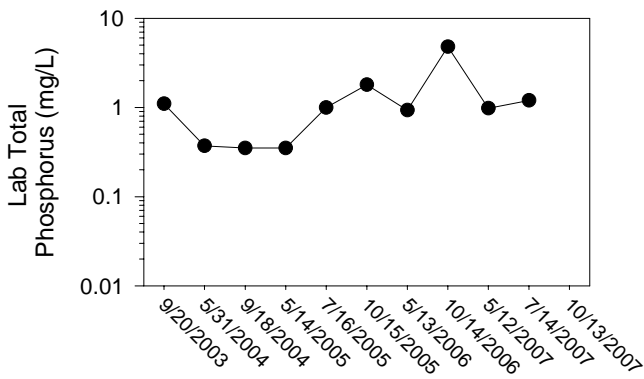

Johnson/Iowa County Snapshot - Site MC3 (Muddy Creek- 1st Avenue)