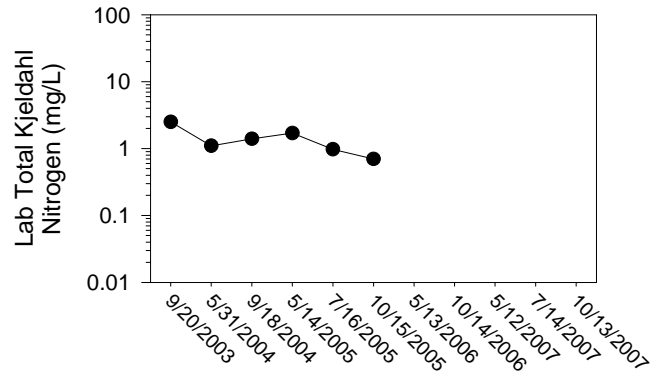

Johnson/Iowa County Snapshot - Site MC2 (Muddy Creek- Kate Wickham)