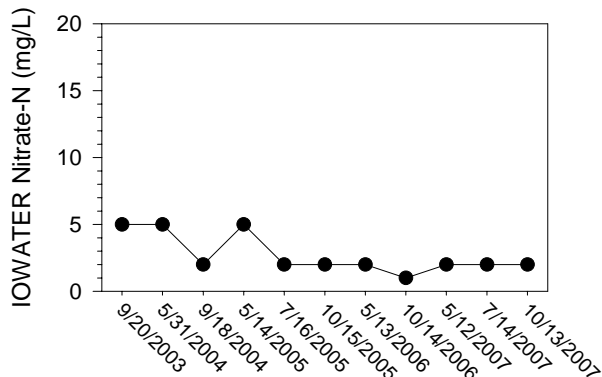

Johnson/Iowa County Snapshot - Site MC3 (Muddy Creek- 1st Avenue)