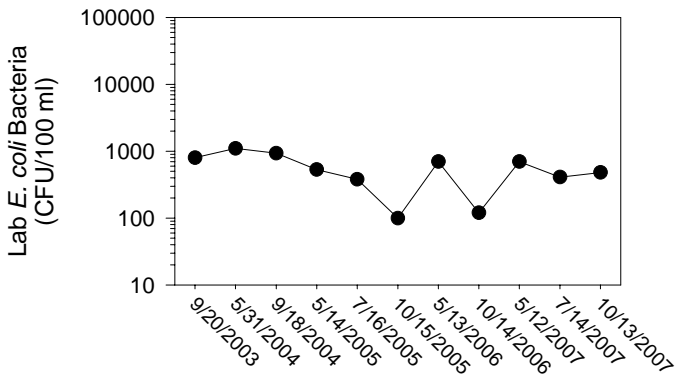

Johnson/Iowa County Snapshot - Site MC1 (Muddy Creek- Front St.)