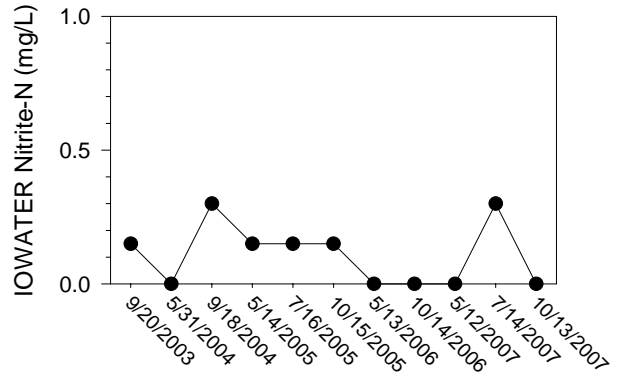

Johnson/Iowa County Snapshot - Site MC2 (Muddy Creek- Kate Wickham)