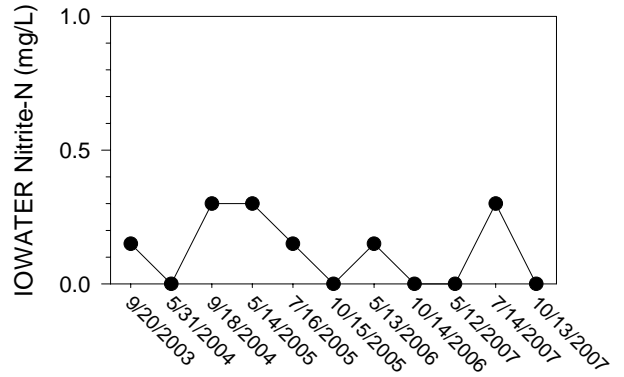

Johnson/Iowa County Snapshot - Site MC3 (Muddy Creek- 1st Avenue)