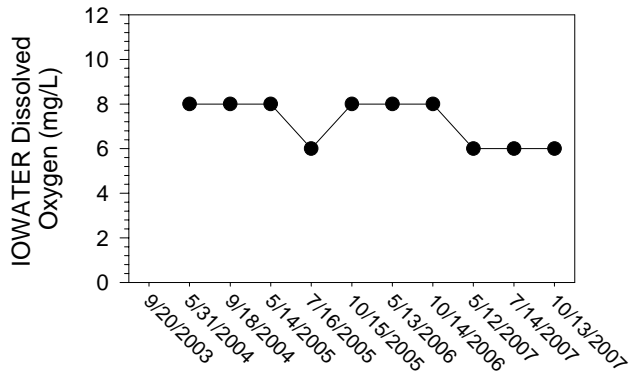

Johnson/Iowa County Snapshot - Site MC2 (Muddy Creek- Kate Wickham)