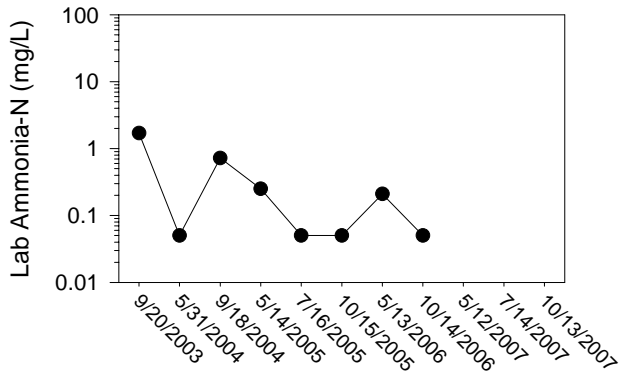

Johnson/Iowa County Snapshot - Site MC2 (Muddy Creek- Kate Wickham)