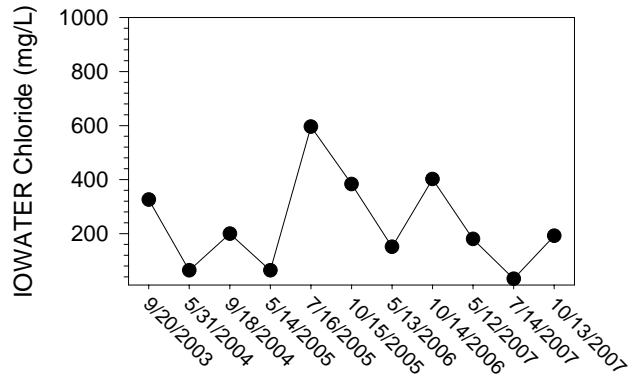

Johnson/Iowa County Snapshot - Site MC3 (Muddy Creek- 1st Avenue)