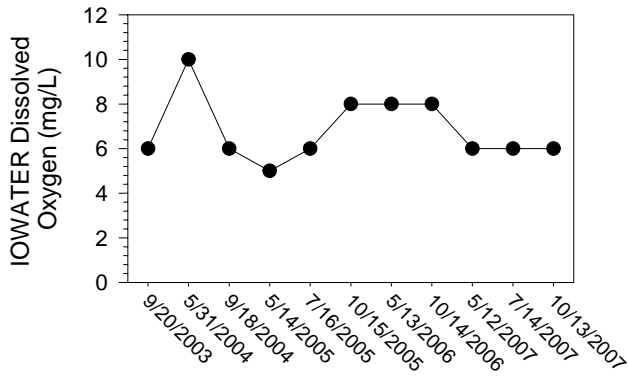

Johnson/Iowa County Snapshot - Site MC3 (Muddy Creek- 1st Avenue)