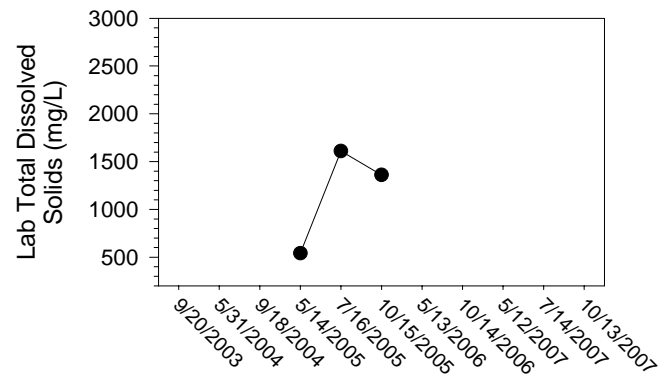

Johnson/Iowa County Snapshot - Site MC3 (Muddy Creek- 1st Avenue)