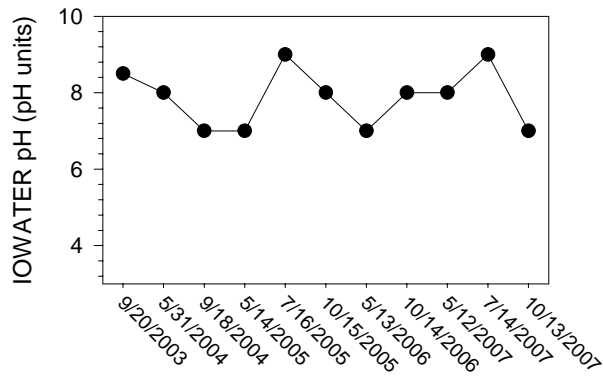

Johnson/Iowa County Snapshot - Site MC2 (Muddy Creek- Kate Wickham)