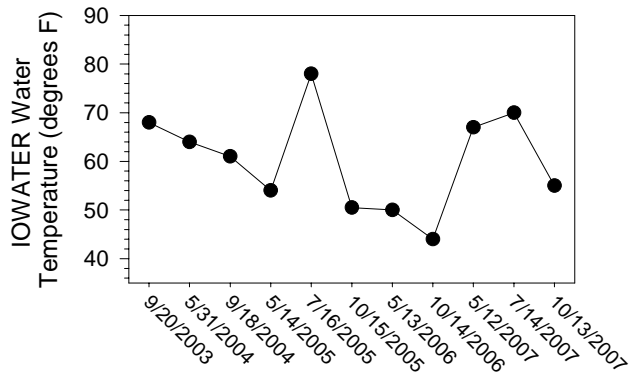

Johnson/Iowa County Snapshot - Site MC2 (Muddy Creek- Kate Wickham)