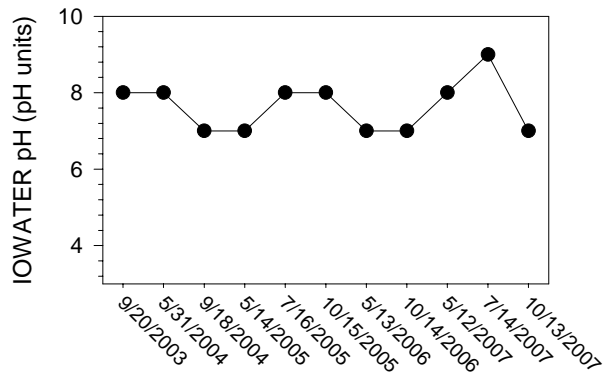

## Johnson/Iowa County Snapshot - Site MC1 (Muddy Creek- Front St.)