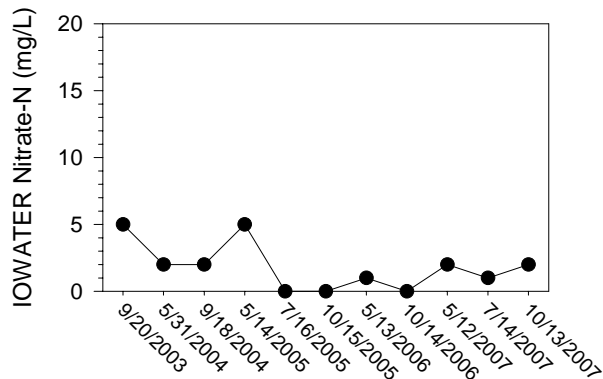

## Johnson/Iowa County Snapshot - Site MC1 (Muddy Creek- Front St.)