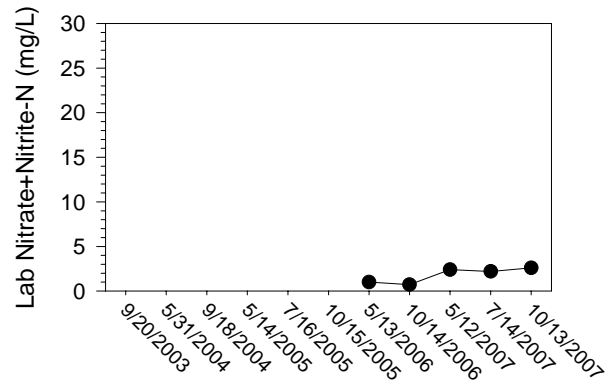

Johnson/Iowa County Snapshot - Site MCA (Muddy Creek)