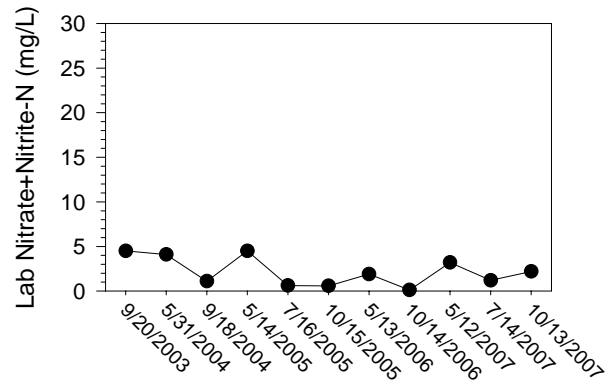

Johnson/Iowa County Snapshot - Site MC1 (Muddy Creek- Front St.)