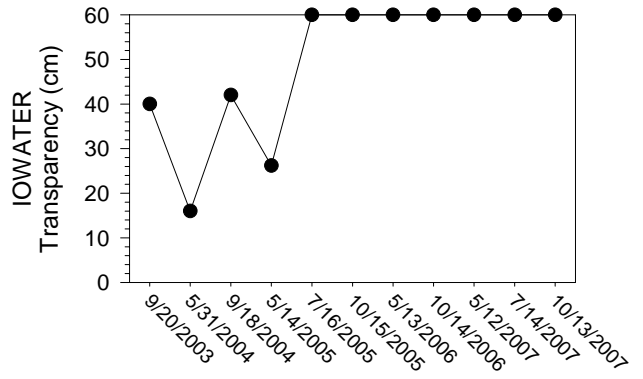

## Johnson/Iowa County Snapshot - Site MC1 (Muddy Creek- Front St.)