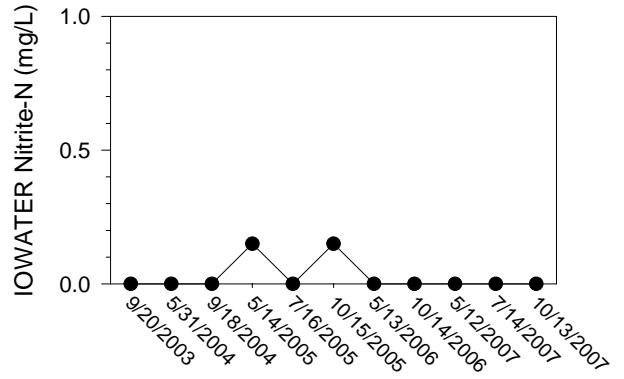

## Johnson/Iowa County Snapshot - Site MC1 (Muddy Creek- Front St.)