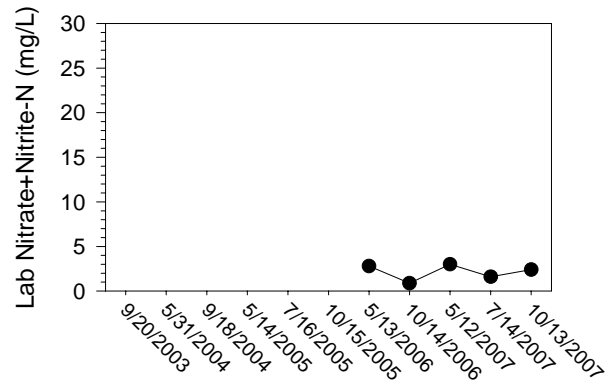

Johnson/Iowa County Snapshot - Site MCB (Muddy Creek)