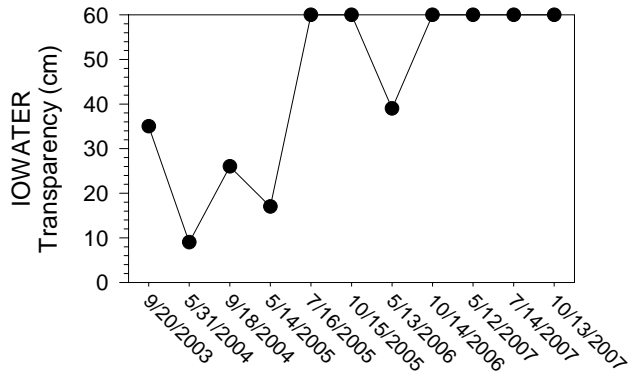

Johnson/Iowa County Snapshot - Site MC2 (Muddy Creek- Kate Wickham)