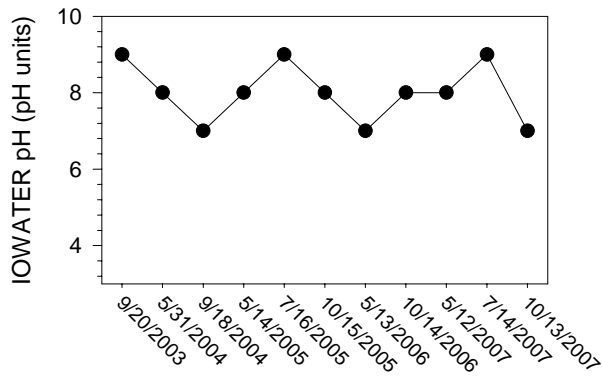

Johnson/Iowa County Snapshot - Site MC3 (Muddy Creek- 1st Avenue)