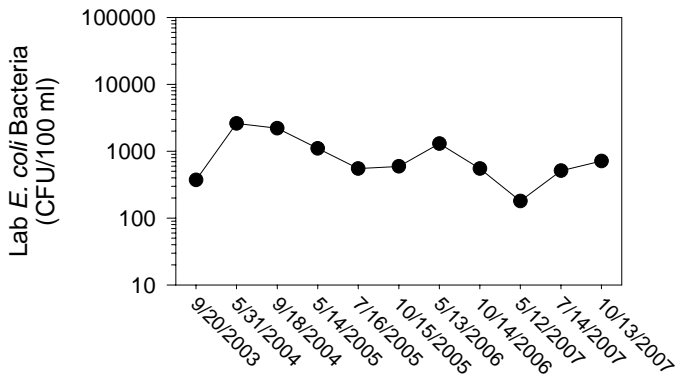

Johnson/Iowa County Snapshot - Site MC3 (Muddy Creek- 1st Avenue)