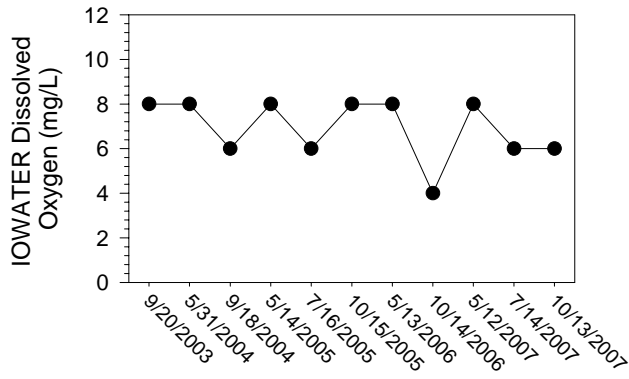

## Johnson/Iowa County Snapshot - Site MC1 (Muddy Creek- Front St.)