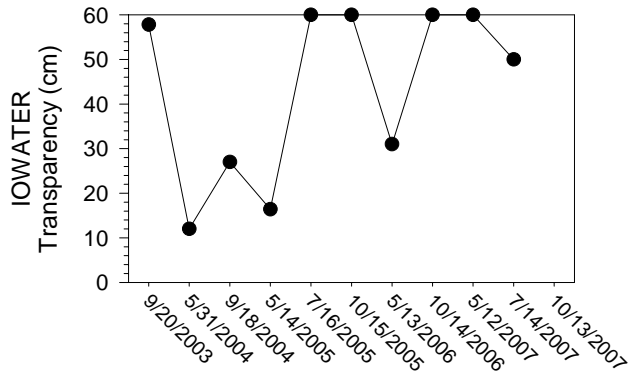

Johnson/Iowa County Snapshot - Site MC3 (Muddy Creek- 1st Avenue)