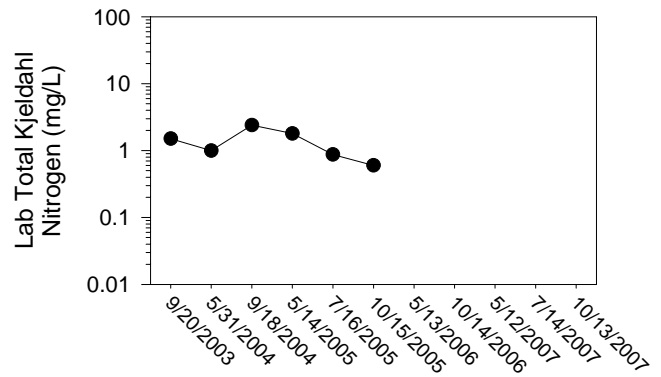

Johnson/Iowa County Snapshot - Site MC3 (Muddy Creek- 1st Avenue)