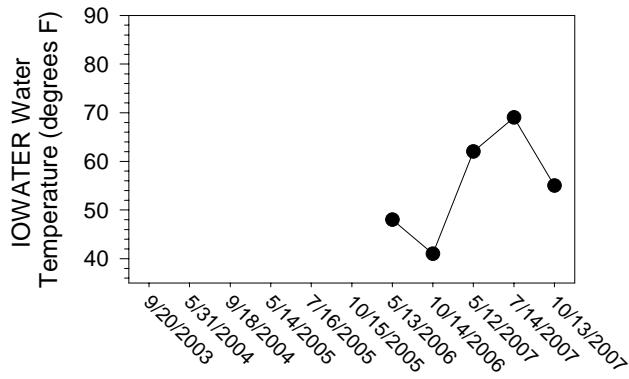

Johnson/Iowa County Snapshot - Site MCB (Muddy Creek)