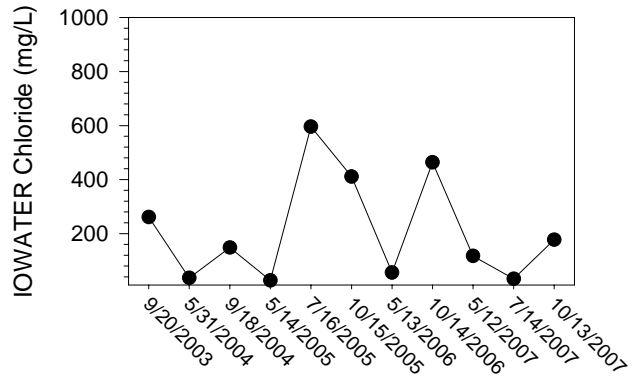

Johnson/Iowa County Snapshot - Site MC2 (Muddy Creek- Kate Wickham)