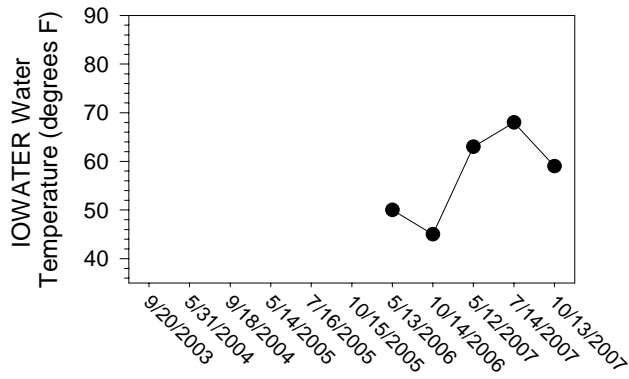

Johnson/Iowa County Snapshot - Site MCA (Muddy Creek)