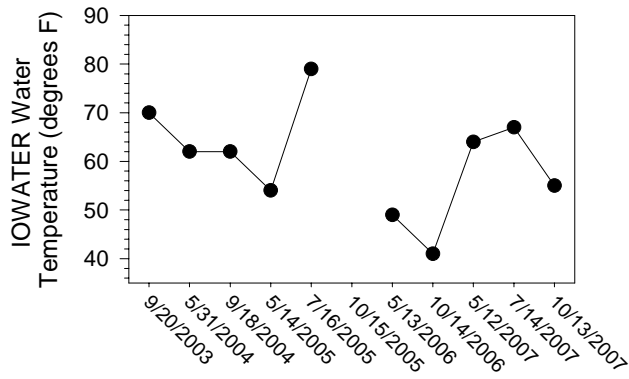

## Johnson/Iowa County Snapshot - Site MC1 (Muddy Creek- Front St.)