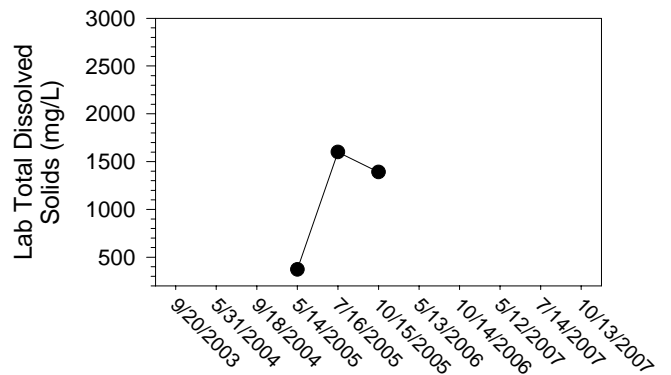

Johnson/Iowa County Snapshot - Site MC2 (Muddy Creek- Kate Wickham)