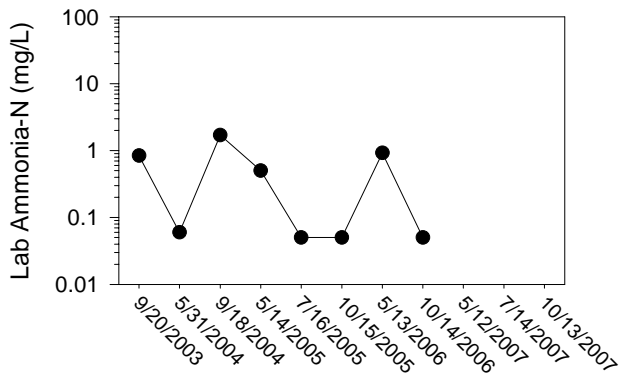

Johnson/Iowa County Snapshot - Site MC3 (Muddy Creek- 1st Avenue)