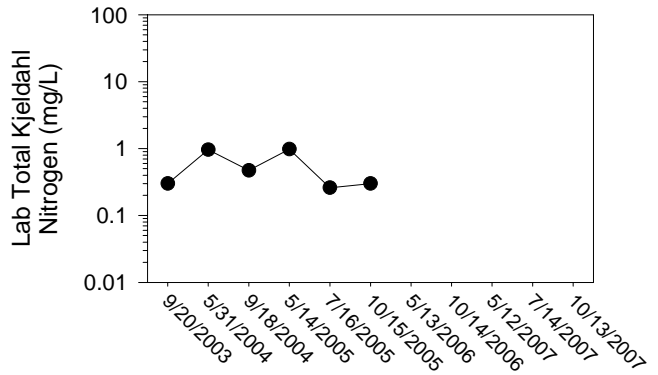

Johnson/Iowa County Snapshot - Site MC1 (Muddy Creek- Front St.)