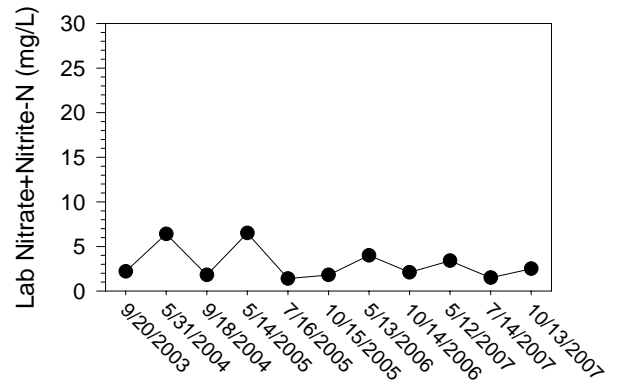

Johnson/Iowa County Snapshot - Site MC2 (Muddy Creek- Kate Wickham)