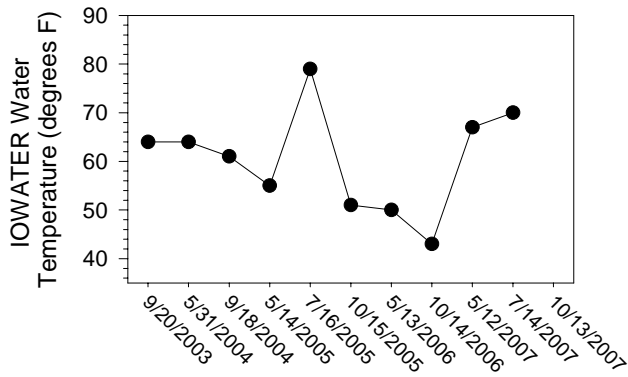

Johnson/Iowa County Snapshot - Site MC3 (Muddy Creek- 1st Avenue)