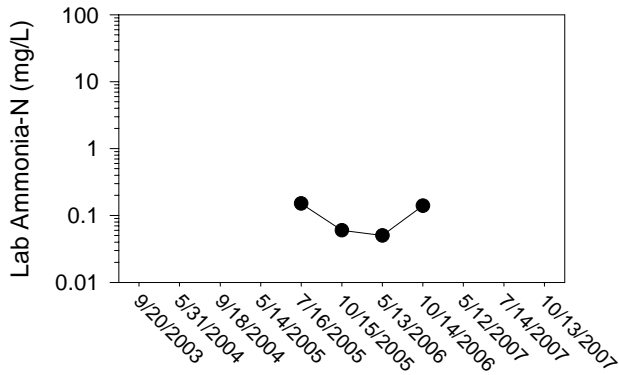

Johnson/Iowa County Snapshot - Site PC5 (Price Creek)