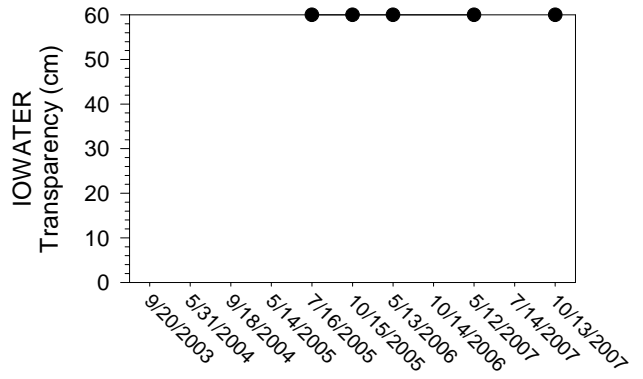

Johnson/Iowa County Snapshot - Site PC1 (Price Creek)

Johnson/Iowa County Snapshot - Site PC1 (Price Creek)

Johnson/Iowa County Snapshot - Site PC2 (Price Creek)

Johnson/Iowa County Snapshot - Site PC2 (Price Creek)