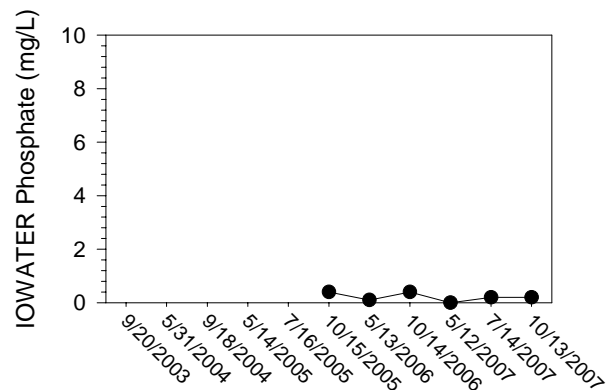

Johnson/Iowa County Snapshot - Site PC5 (Price Creek)