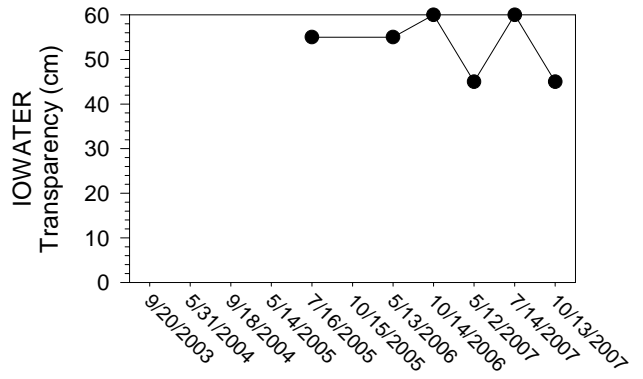

Johnson/Iowa County Snapshot - Site PC11 (Price Creek)