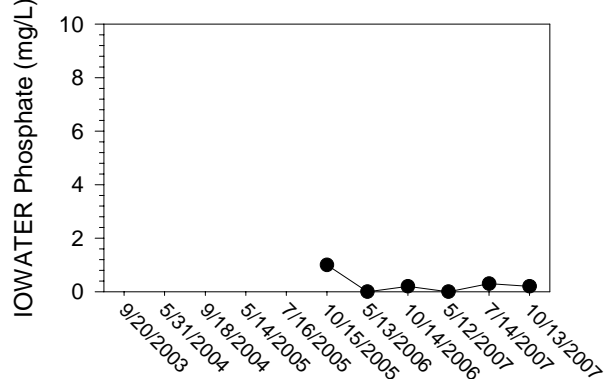

Johnson/Iowa County Snapshot - Site PC6 (Price Creek)