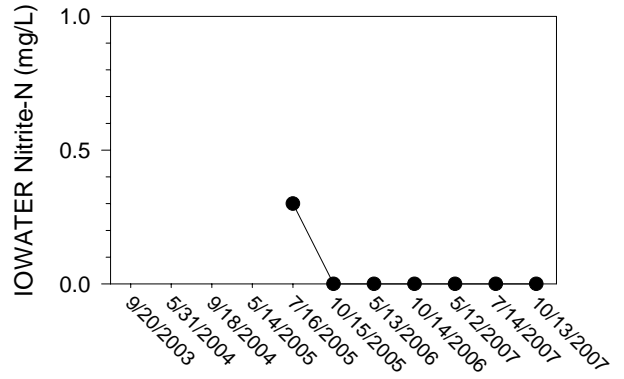

Johnson/Iowa County Snapshot - Site PC4 (Price Creek- County Hwy F12)