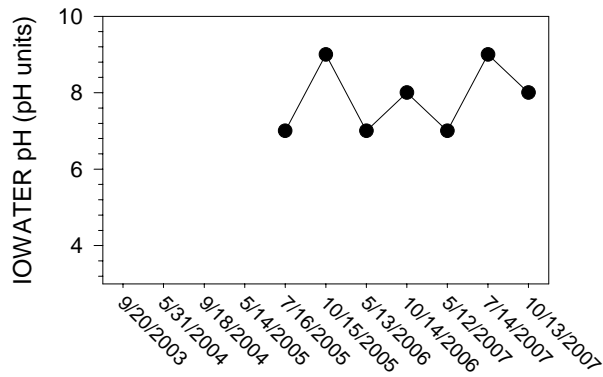

Johnson/Iowa County Snapshot - Site PC10 (Price Creek)