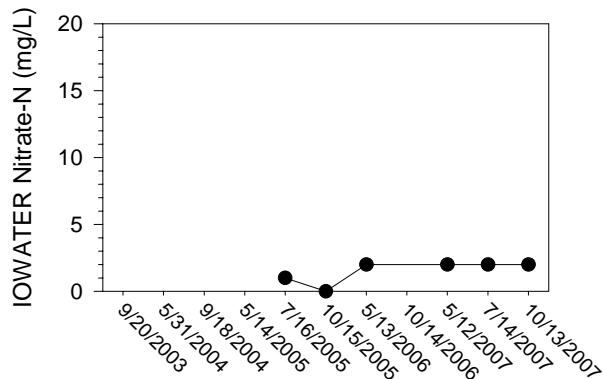

Johnson/Iowa County Snapshot - Site PC1 (Price Creek)

Johnson/Iowa County Snapshot - Site PC1 (Price Creek)

Johnson/Iowa County Snapshot - Site PC2 (Price Creek)

Johnson/Iowa County Snapshot - Site PC2 (Price Creek)