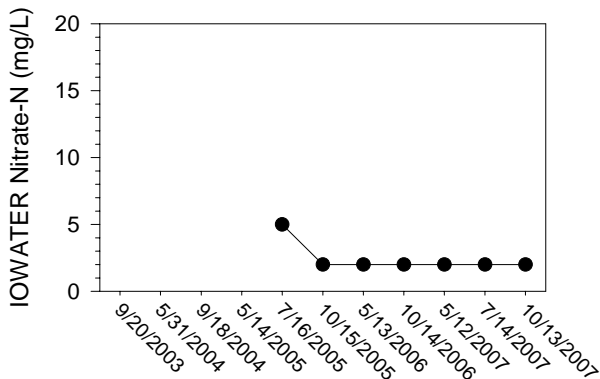

Johnson/Iowa County Snapshot - Site PC6 (Price Creek)