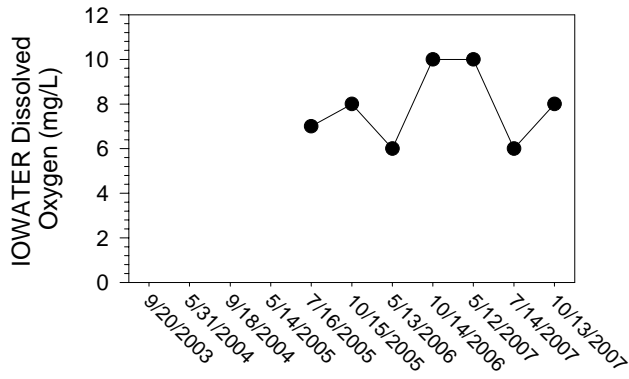

Johnson/Iowa County Snapshot - Site PC4 (Price Creek- County Hwy F12)