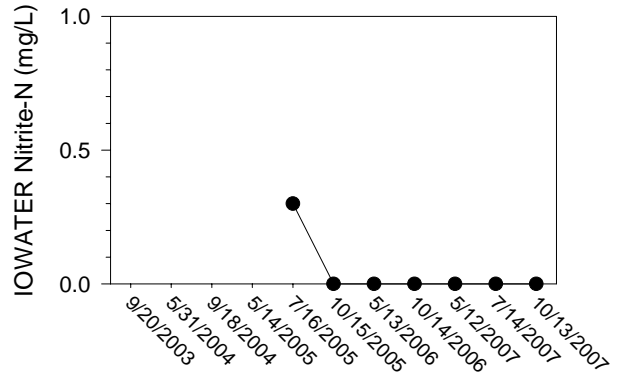

Johnson/Iowa County Snapshot - Site PC6 (Price Creek)