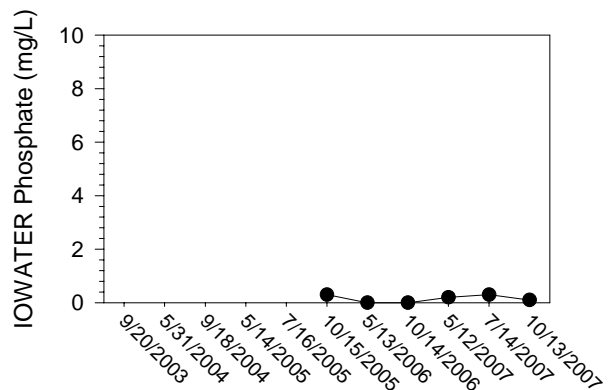

Johnson/Iowa County Snapshot - Site PC8 (Price Creek)