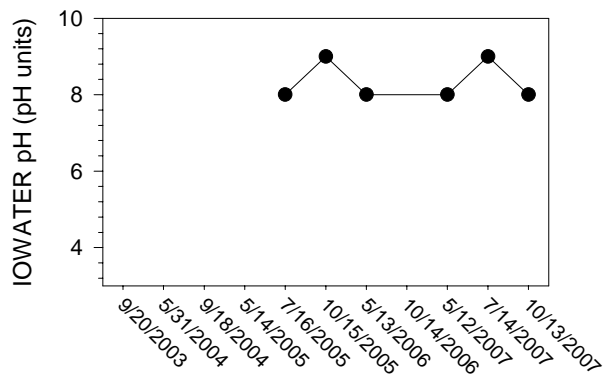

Johnson/Iowa County Snapshot - Site PC1 (Price Creek)

Johnson/Iowa County Snapshot - Site PC1 (Price Creek)

Johnson/Iowa County Snapshot - Site PC2 (Price Creek)

Johnson/Iowa County Snapshot - Site PC2 (Price Creek)