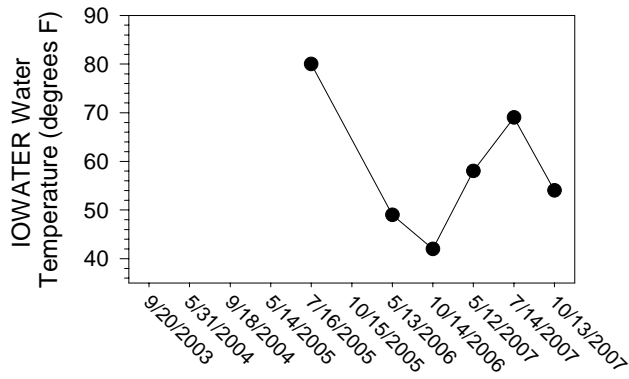

Johnson/Iowa County Snapshot - Site PC9 (Price Creek)