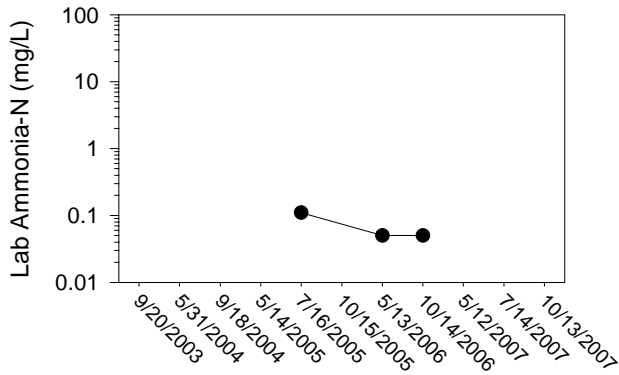

Johnson/Iowa County Snapshot - Site PC3 (Price Creek)