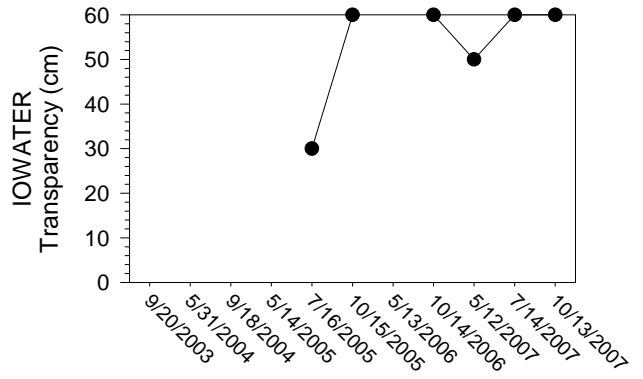

Johnson/Iowa County Snapshot - Site PC7 (Price Creek- County Hwy W20)