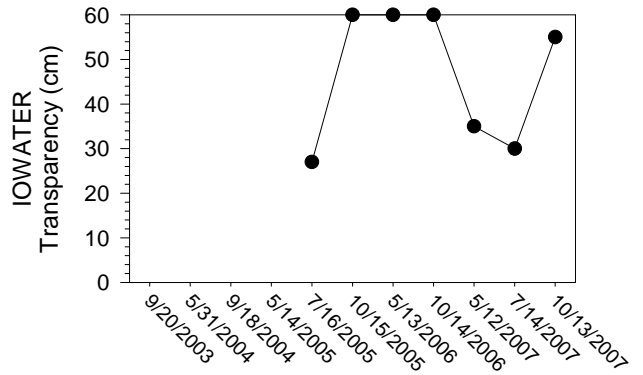

Johnson/Iowa County Snapshot - Site PC10 (Price Creek)