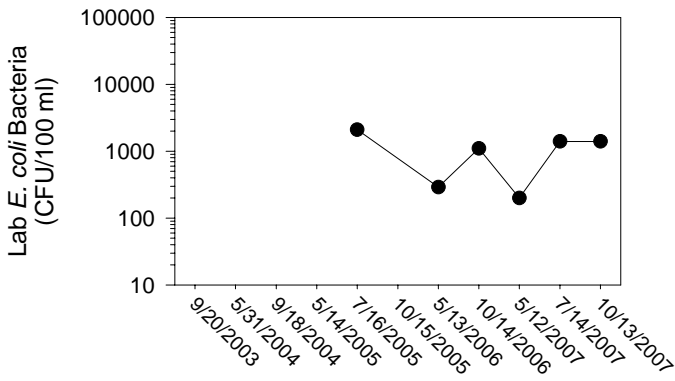

Johnson/Iowa County Snapshot - Site PC9 (Price Creek)