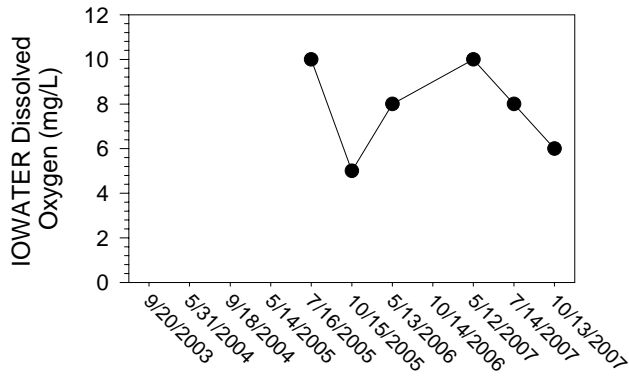

Johnson/Iowa County Snapshot - Site PC1 (Price Creek)

Johnson/Iowa County Snapshot - Site PC1 (Price Creek)

Johnson/Iowa County Snapshot - Site PC2 (Price Creek)

Johnson/Iowa County Snapshot - Site PC2 (Price Creek)