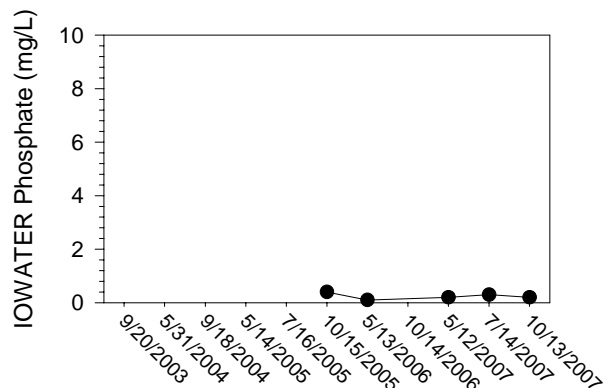

Johnson/Iowa County Snapshot - Site PC1 (Price Creek)

Johnson/Iowa County Snapshot - Site PC1 (Price Creek)

Johnson/Iowa County Snapshot - Site PC2 (Price Creek)

Johnson/Iowa County Snapshot - Site PC2 (Price Creek)