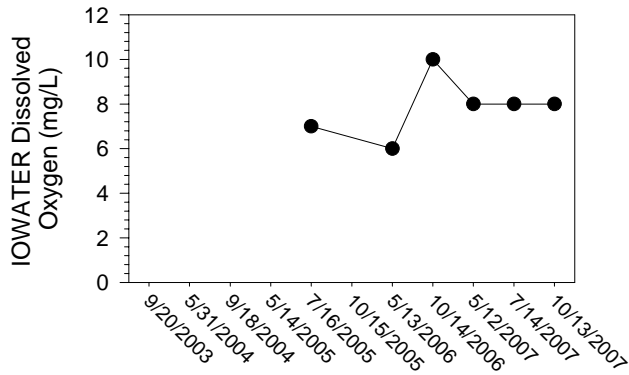

Johnson/Iowa County Snapshot - Site PC9 (Price Creek)