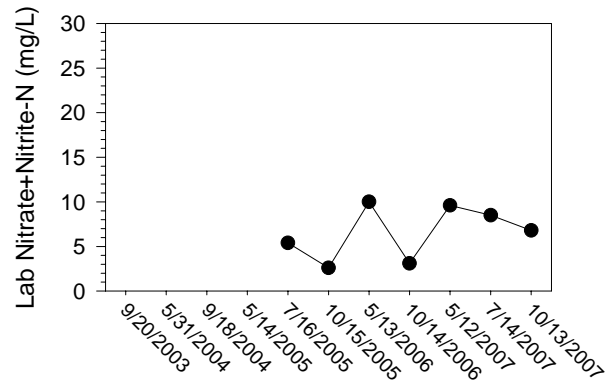

Johnson/Iowa County Snapshot - Site PC7 (Price Creek- County Hwy W20)

Johnson/Iowa County Snapshot - Site PC7 (Price Creek- County Hwy W20)

Johnson/Iowa County Snapshot - Site PC8 (Price Creek)

Johnson/Iowa County Snapshot - Site PC8 (Price Creek)