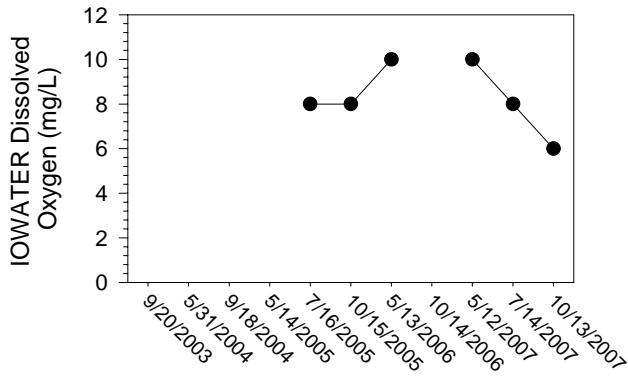

Johnson/Iowa County Snapshot - Site PC6 (Price Creek)