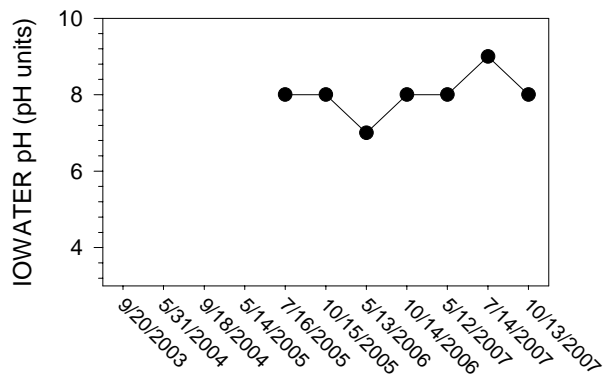

Johnson/Iowa County Snapshot - Site PC5 (Price Creek)