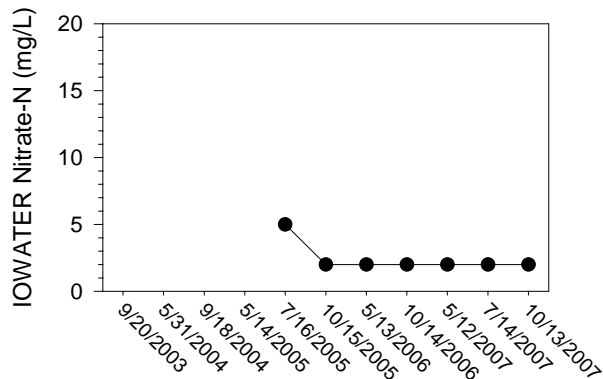

Johnson/Iowa County Snapshot - Site PC4 (Price Creek- County Hwy F12)