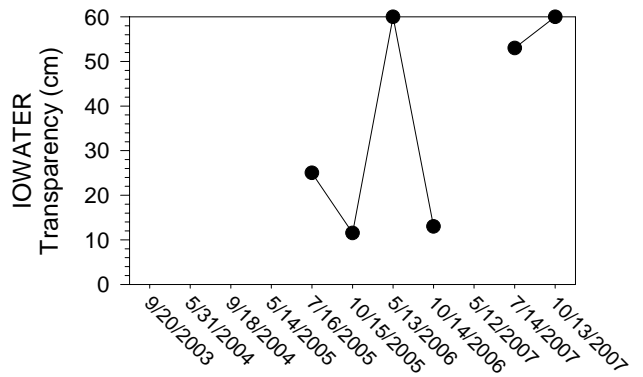

Johnson/Iowa County Snapshot - Site PC5 (Price Creek)