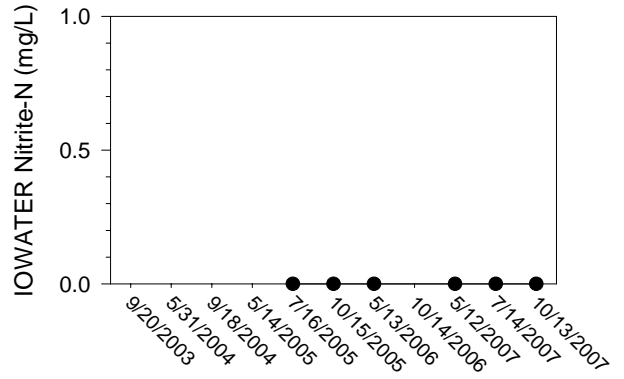

Johnson/Iowa County Snapshot - Site PC1 (Price Creek)

Johnson/Iowa County Snapshot - Site PC1 (Price Creek)

Johnson/Iowa County Snapshot - Site PC2 (Price Creek)

Johnson/Iowa County Snapshot - Site PC2 (Price Creek)