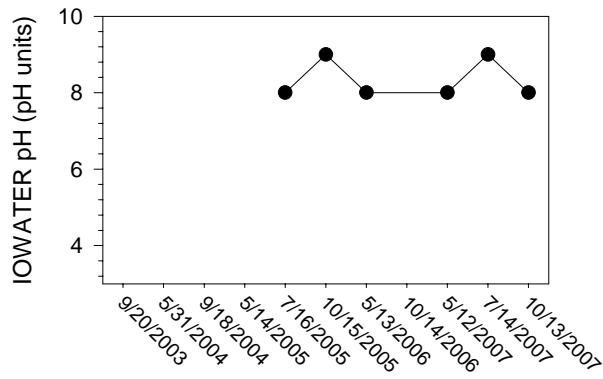

Johnson/Iowa County Snapshot - Site PC1 (Price Creek)

Johnson/Iowa County Snapshot - Site PC1 (Price Creek)

Johnson/Iowa County Snapshot - Site PC2 (Price Creek)

Johnson/Iowa County Snapshot - Site PC2 (Price Creek)