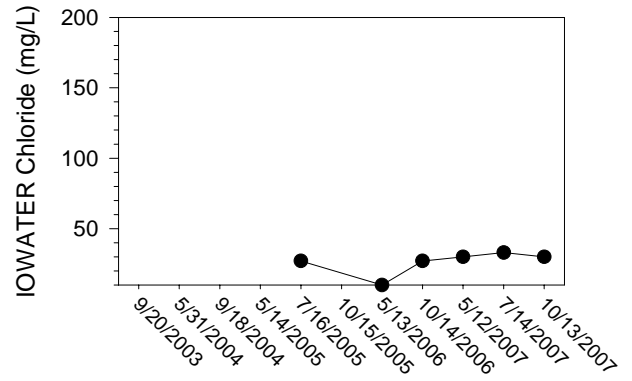

Johnson/Iowa County Snapshot - Site PC9 (Price Creek)