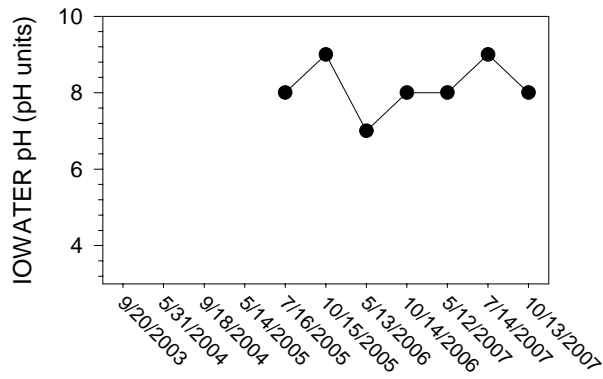

Johnson/Iowa County Snapshot - Site PC4 (Price Creek- County Hwy F12)