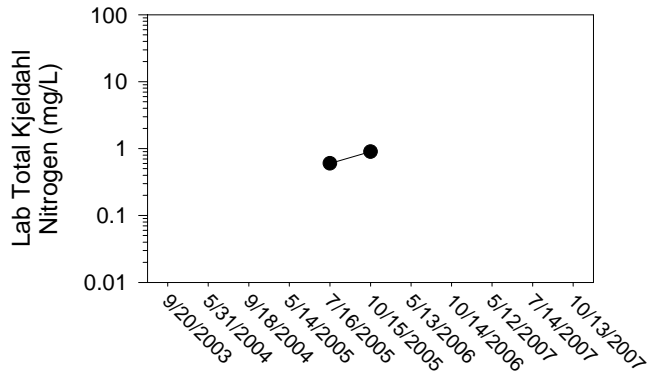

Johnson/Iowa County Snapshot - Site PC7 (Price Creek- County Hwy W20)

Johnson/Iowa County Snapshot - Site PC7 (Price Creek- County Hwy W20)

Johnson/Iowa County Snapshot - Site PC8 (Price Creek)

Johnson/Iowa County Snapshot - Site PC8 (Price Creek)