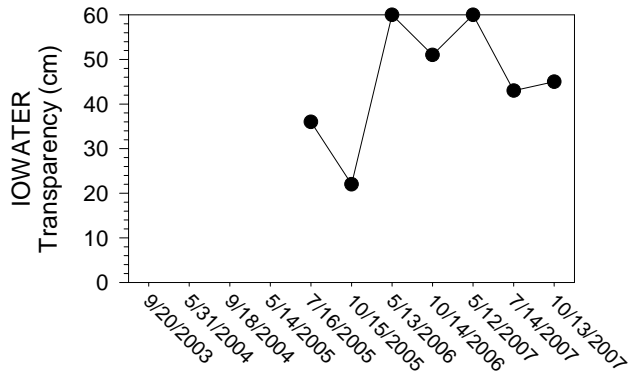

Johnson/Iowa County Snapshot - Site PC6 (Price Creek)