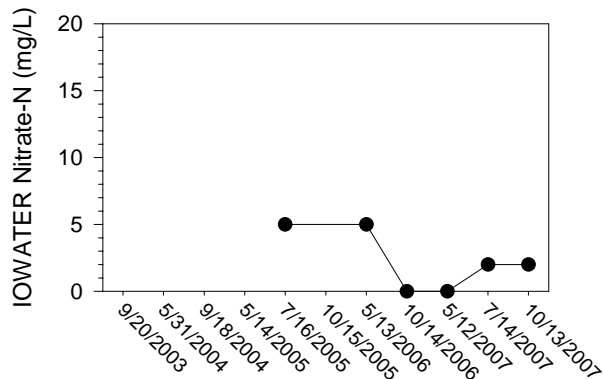

Johnson/Iowa County Snapshot - Site PC9 (Price Creek)