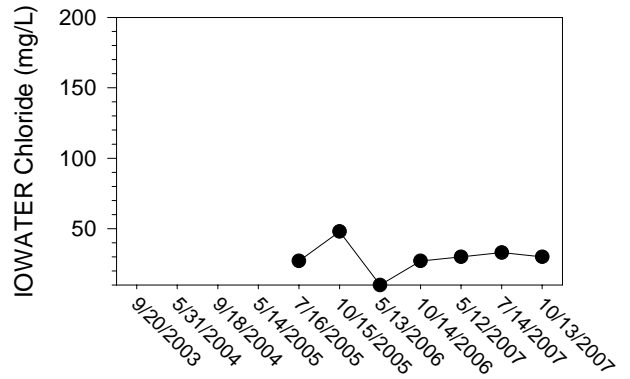

Johnson/Iowa County Snapshot - Site PC10 (Price Creek)