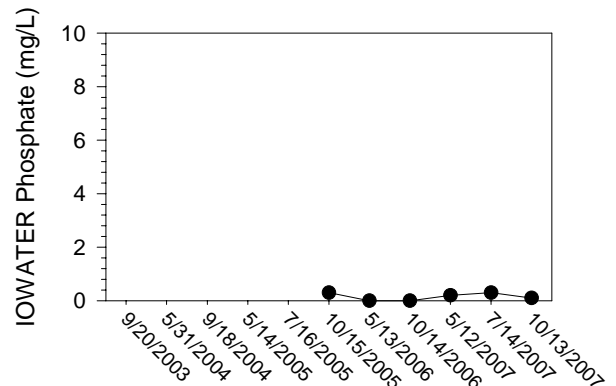

Johnson/Iowa County Snapshot - Site PC10 (Price Creek)