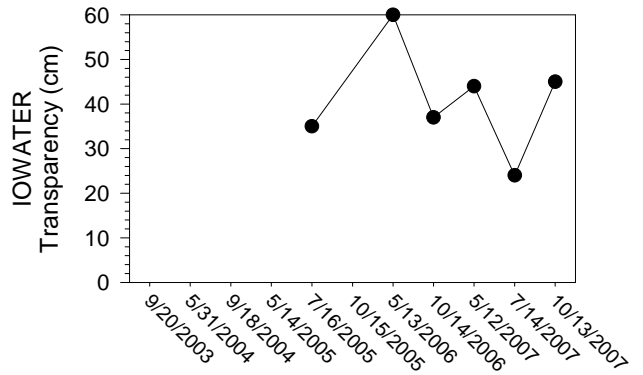

Johnson/Iowa County Snapshot - Site PC9 (Price Creek)