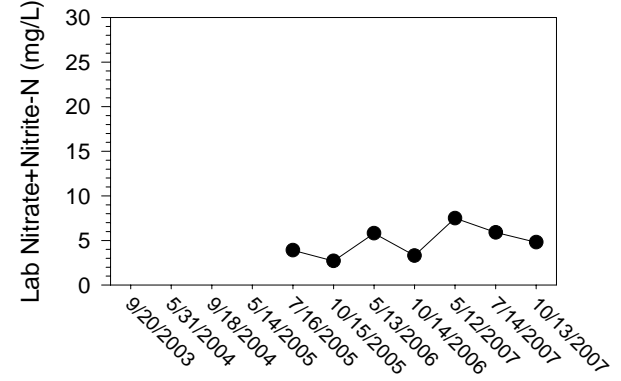

Johnson/Iowa County Snapshot - Site PC3 (Price Creek)

Johnson/Iowa County Snapshot - Site PC3 (Price Creek)

Johnson/Iowa County Snapshot - Site PC4 (Price Creek- County Hwy F12)

Johnson/Iowa County Snapshot - Site PC4 (Price Creek- County Hwy F12)