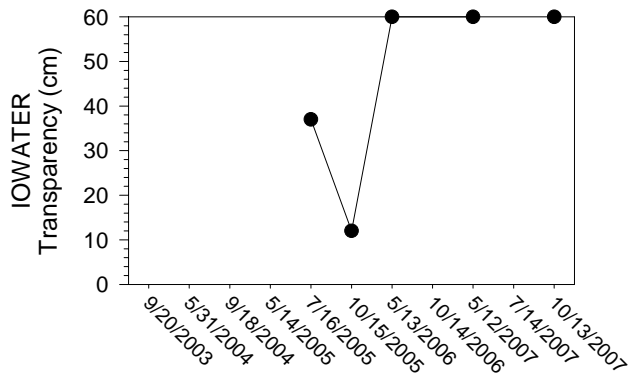

Johnson/Iowa County Snapshot - Site PC1 (Price Creek)

Johnson/Iowa County Snapshot - Site PC1 (Price Creek)

Johnson/Iowa County Snapshot - Site PC2 (Price Creek)

Johnson/Iowa County Snapshot - Site PC2 (Price Creek)