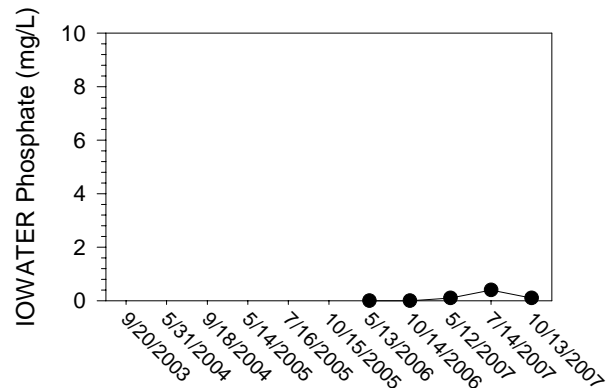

Johnson/Iowa County Snapshot - Site PC9 (Price Creek)