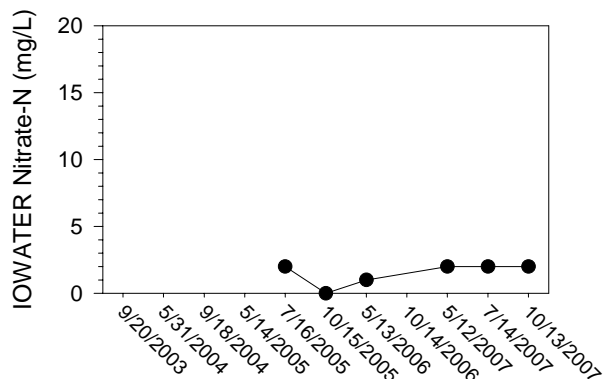

Johnson/Iowa County Snapshot - Site PC1 (Price Creek)

Johnson/Iowa County Snapshot - Site PC1 (Price Creek)

Johnson/Iowa County Snapshot - Site PC2 (Price Creek)

Johnson/Iowa County Snapshot - Site PC2 (Price Creek)