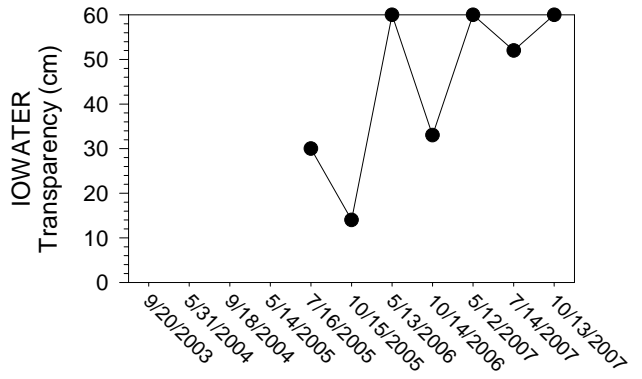

Johnson/Iowa County Snapshot - Site PC4 (Price Creek- County Hwy F12)