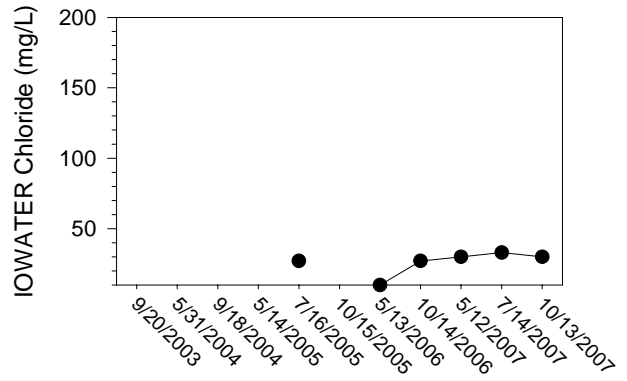

Johnson/Iowa County Snapshot - Site PC6 (Price Creek)