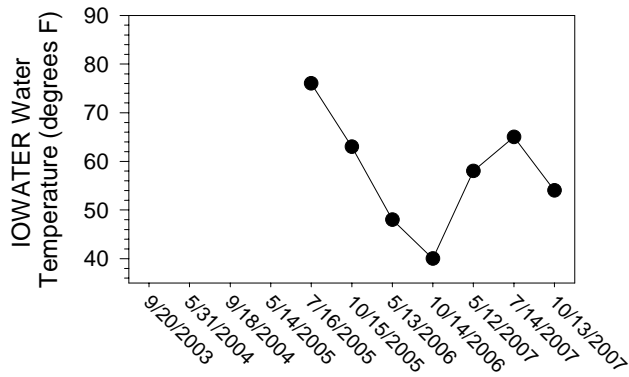

Johnson/Iowa County Snapshot - Site PC10 (Price Creek)