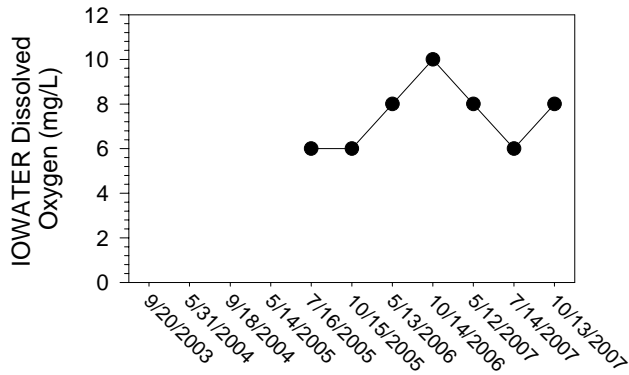

Johnson/Iowa County Snapshot - Site PC10 (Price Creek)