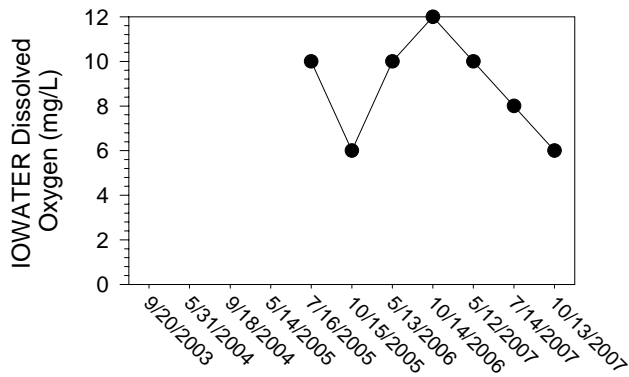

Johnson/Iowa County Snapshot - Site PC5 (Price Creek)