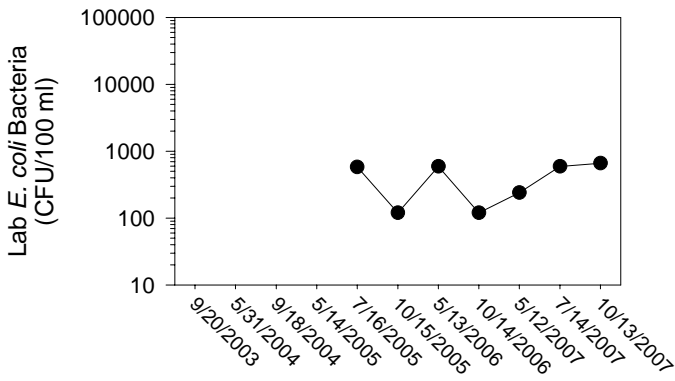

Johnson/Iowa County Snapshot - Site PC7 (Price Creek- County Hwy W20)

Johnson/Iowa County Snapshot - Site PC7 (Price Creek- County Hwy W20)

Johnson/Iowa County Snapshot - Site PC8 (Price Creek)

Johnson/Iowa County Snapshot - Site PC8 (Price Creek)