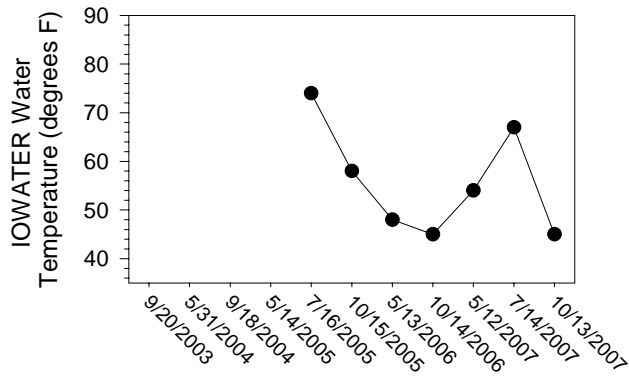

Johnson/Iowa County Snapshot - Site PC5 (Price Creek)