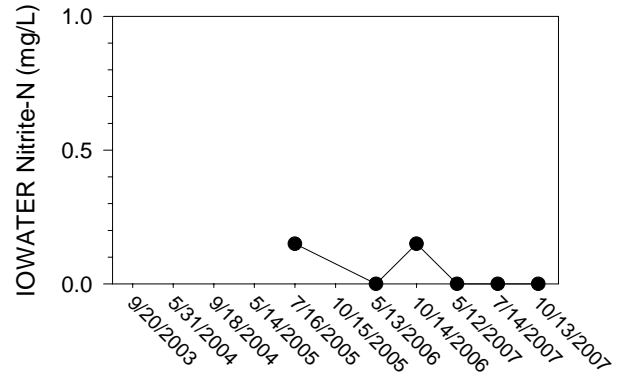

Johnson/Iowa County Snapshot - Site PC9 (Price Creek)