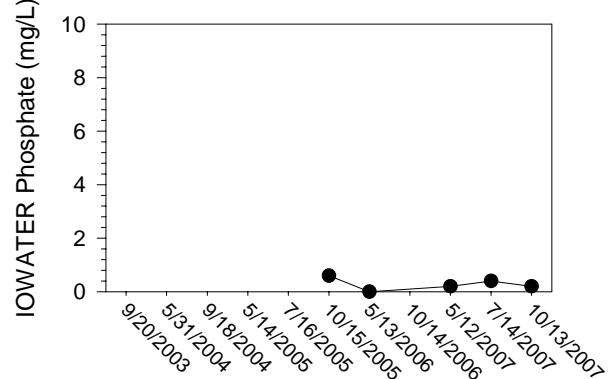

Johnson/Iowa County Snapshot - Site PC1 (Price Creek)

Johnson/Iowa County Snapshot - Site PC1 (Price Creek)

Johnson/Iowa County Snapshot - Site PC2 (Price Creek)

Johnson/Iowa County Snapshot - Site PC2 (Price Creek)