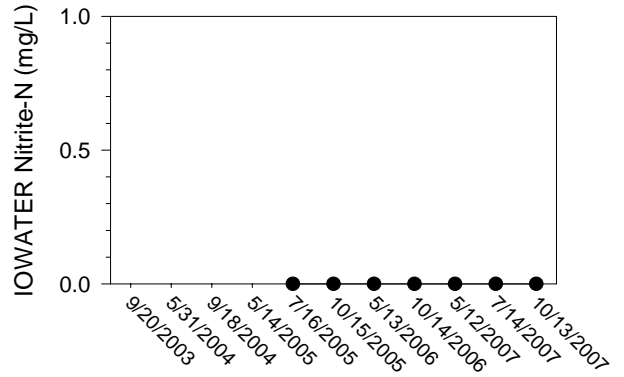

Johnson/Iowa County Snapshot - Site PC10 (Price Creek)