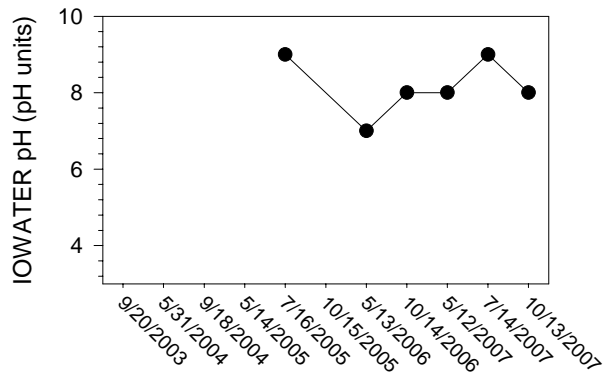

Johnson/Iowa County Snapshot - Site PC9 (Price Creek)