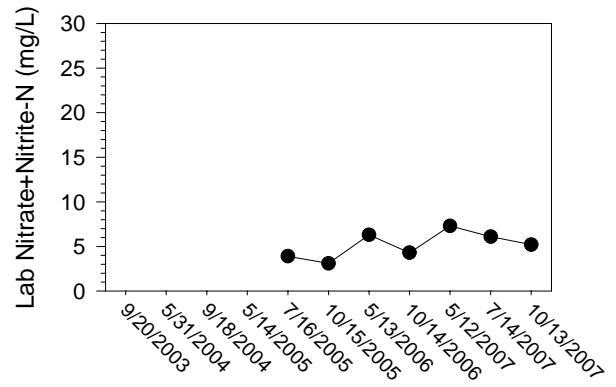

Johnson/Iowa County Snapshot - Site PC5 (Price Creek)