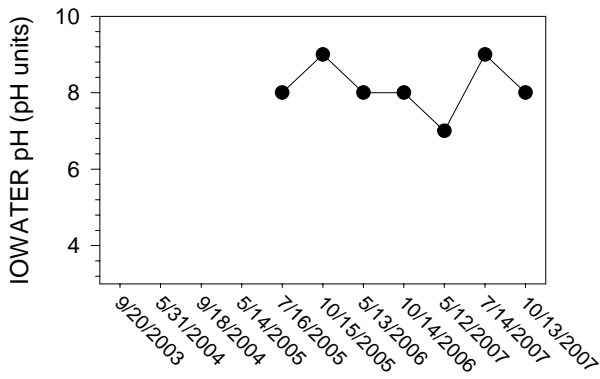

Johnson/Iowa County Snapshot - Site PC6 (Price Creek)