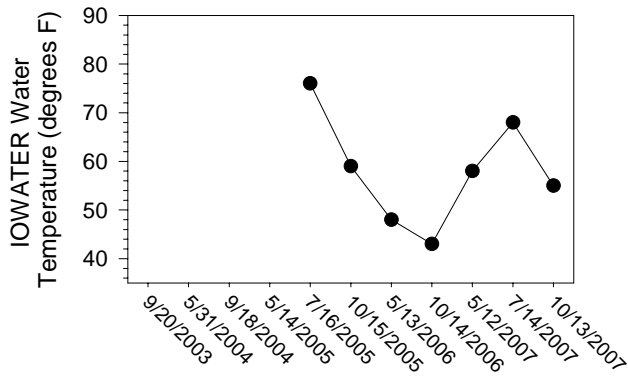

Johnson/Iowa County Snapshot - Site PC6 (Price Creek)