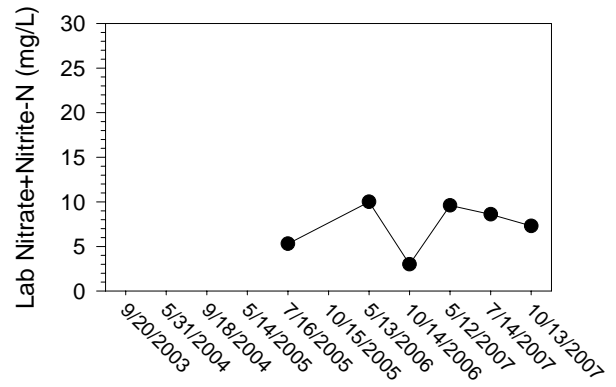

Johnson/Iowa County Snapshot - Site PC9 (Price Creek)