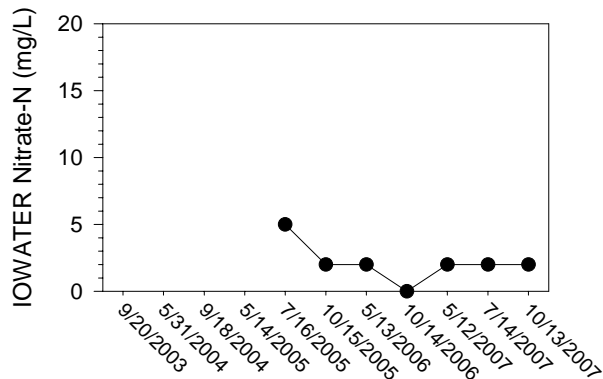

Johnson/Iowa County Snapshot - Site PC8 (Price Creek)