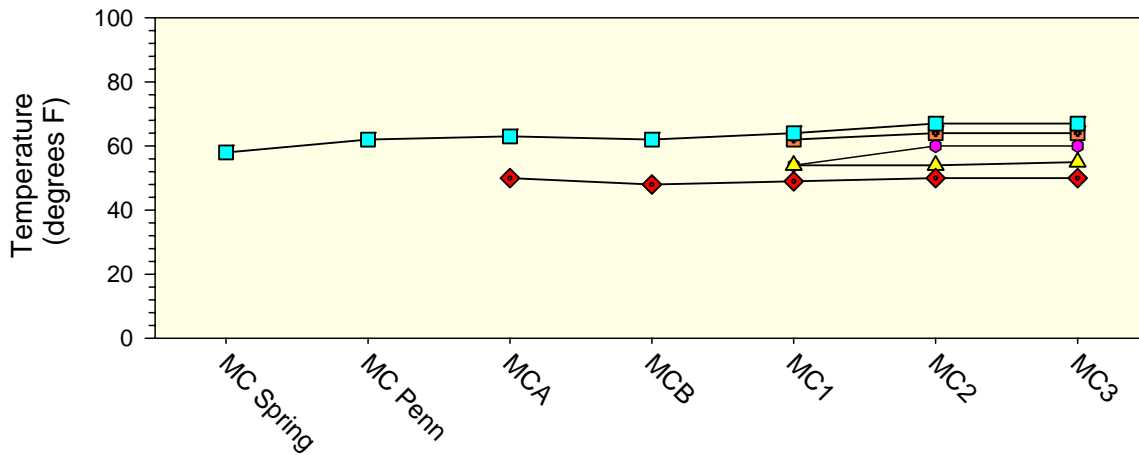

Muddy Creek

Muddy Creek

Upstream \longrightarrow Downstream

Muddy Creek

Upstream \longrightarrow Downstream

Muddy Creek

Upstream \longrightarrow Downstream

Muddy Creek

Upstream \longrightarrow Downstream

Muddy Creek

Upstream \longrightarrow Downstream

Muddy Creek

- September 20, 2003
- September 18, 2004
- October 16, 2004
- July 16, 2005
- October 15, 2005
- October 14, 2006
- October 13, 2007