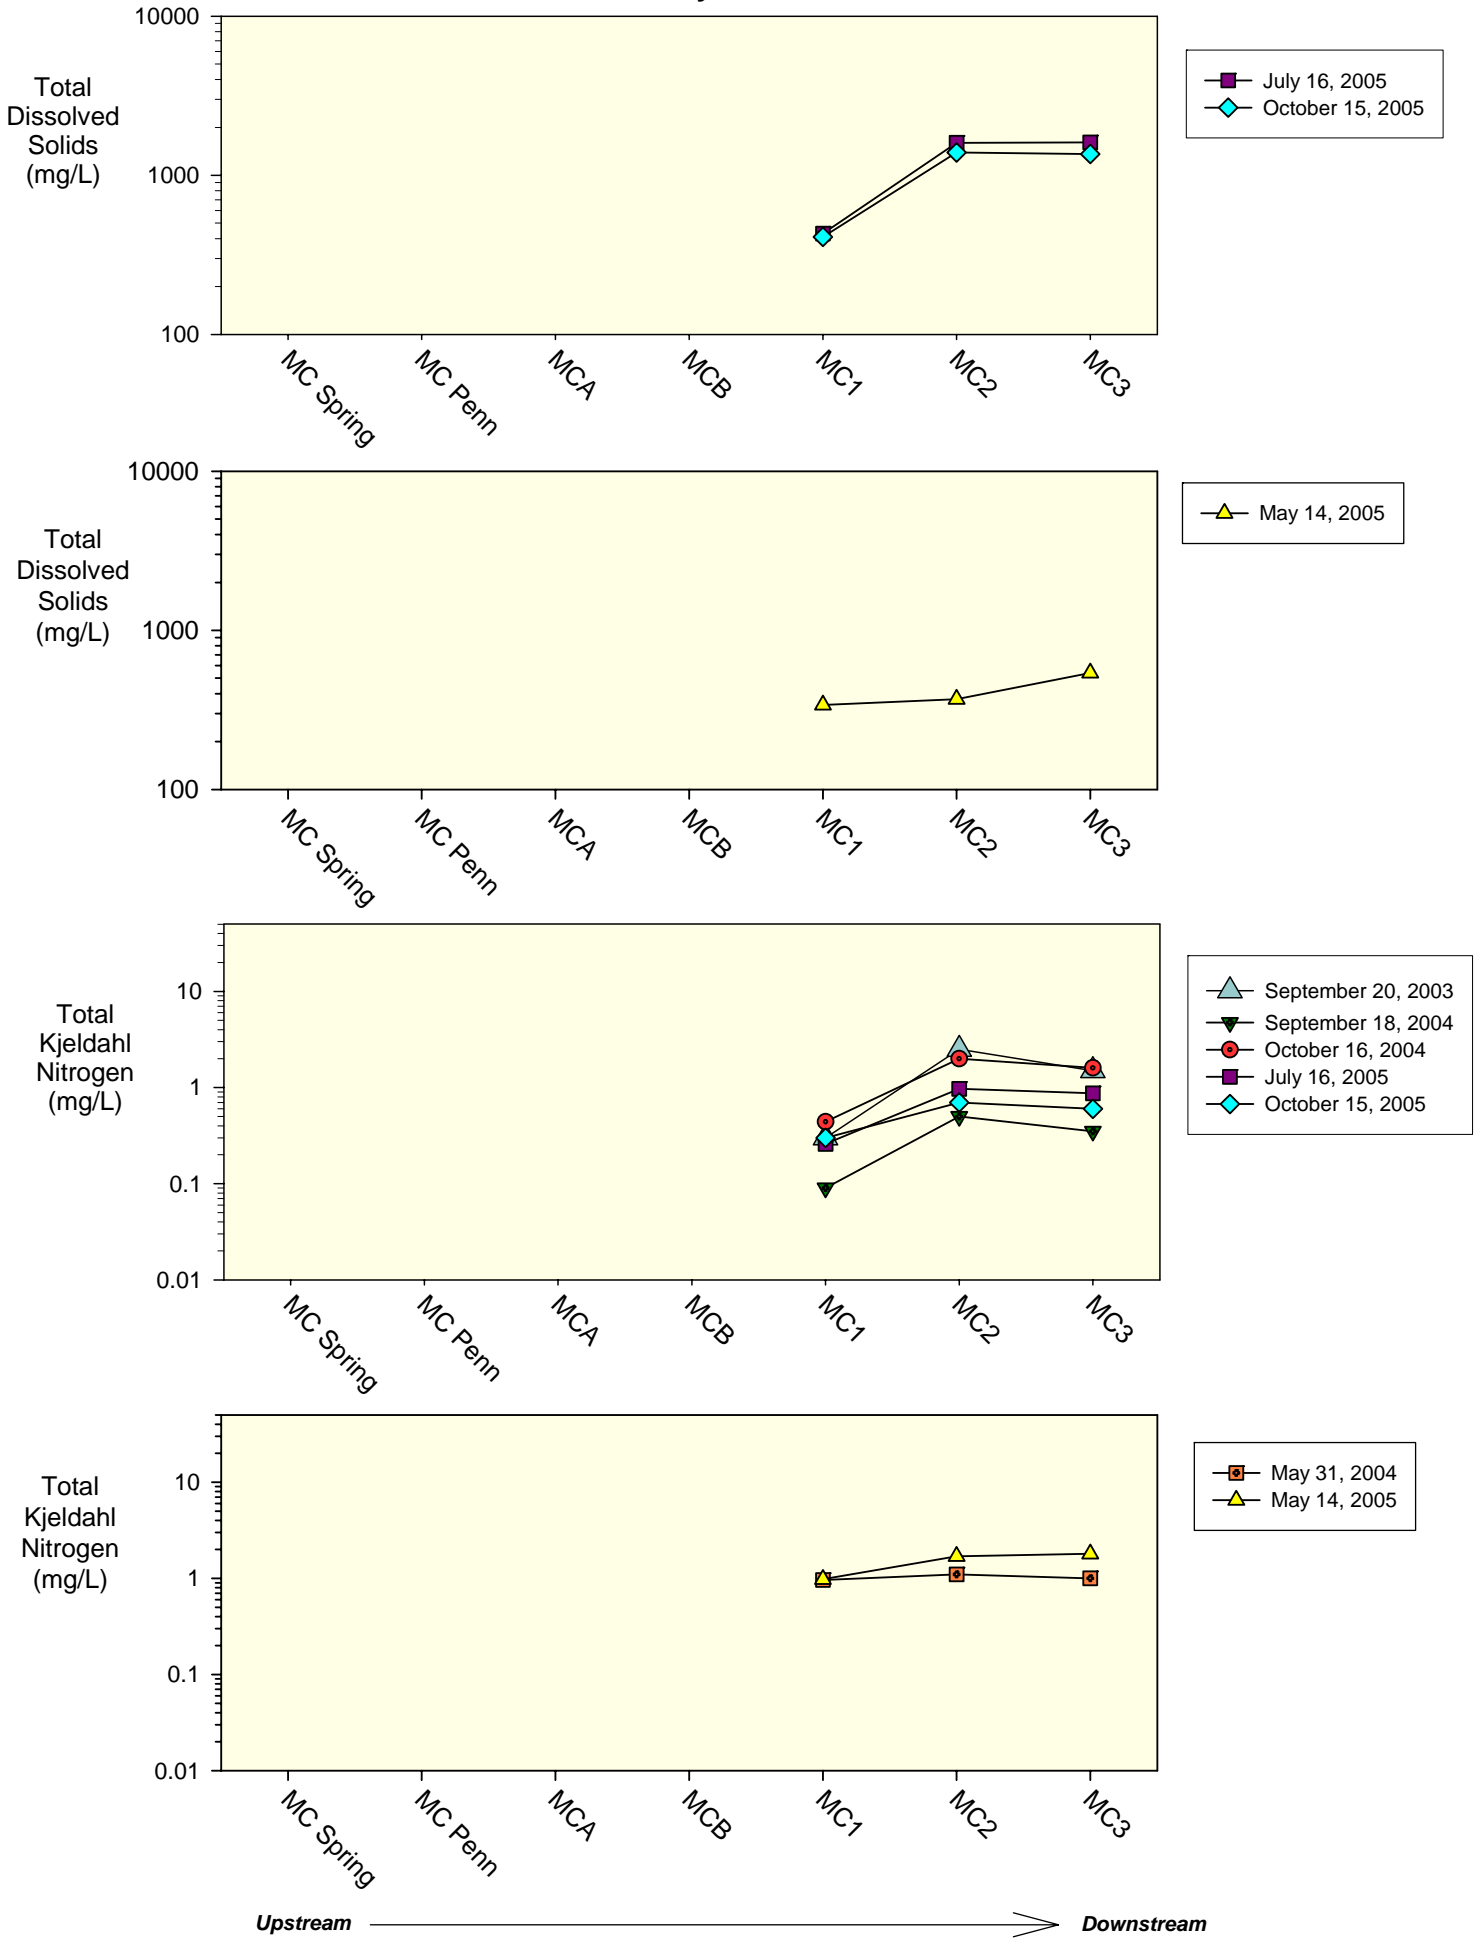

Muddy Creek

Muddy Creek

Upstream \longrightarrow Downstream

Muddy Creek

Upstream \longrightarrow Downstream

Muddy Creek

Upstream \longrightarrow Downstream

Muddy Creek

Upstream \longrightarrow Downstream

Muddy Creek

Upstream \longrightarrow Downstream

Muddy Creek

- September 20, 2003
- September 18, 2004
- October 16, 2004
- July 16, 2005
- October 15, 2005
- October 14, 2006
- October 13, 2007

- May 15, 2004
- May 31, 2004
- May 14, 2005
- May 13, 2006
- May 14, 2007

- September 20, 2003
- September 18, 2004
- October 16, 2004
- July 16, 2005
- October 15, 2005
- October 14, 2006
- October 13, 2007

- May 15, 2004
- May 31, 2004
- May 14, 2005
- May 13, 2006
- May 14, 2007

Upstream \longrightarrow Downstream