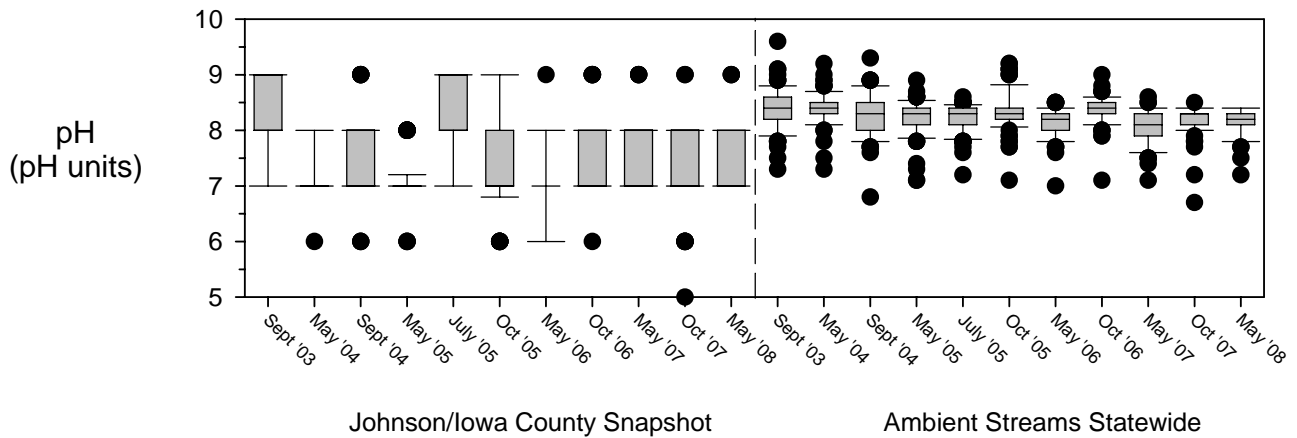

Comparison of Johnson/Iowa County Snapshot Results to Network of Streams Sampled Statewide

Johnson/Iowa County Snapshot

Ambient Streams Statewide

Johnson/Iowa County Snapshot

Ambient Streams Statewide

Johnson/Iowa County Snapshot

Ambient Streams Statewide

Johnson/Iowa County Snapshot

Ambient Streams Statewide

Comparison of Johnson/Iowa County Snapshot Results to Network of Streams Sampled Statewide

Comparison of Johnson/Iowa County Snapshot Results to Network of Streams Sampled Statewide