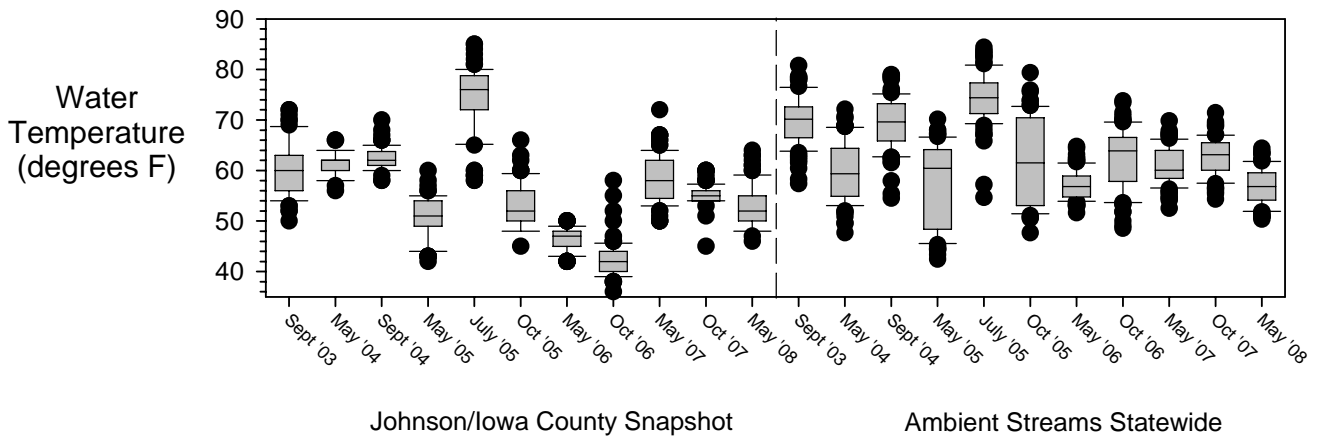

Comparison of Johnson/Iowa County Snapshot Results to Network of Streams Sampled Statewide

Johnson/Iowa County Snapshot

Ambient Streams Statewide

Johnson/Iowa County Snapshot

Ambient Streams Statewide

Johnson/Iowa County Snapshot

Ambient Streams Statewide

Johnson/Iowa County Snapshot

Ambient Streams Statewide

Comparison of Johnson/Iowa County Snapshot Results to Network of Streams Sampled Statewide

Comparison of Johnson/Iowa County Snapshot Results to Network of Streams Sampled Statewide