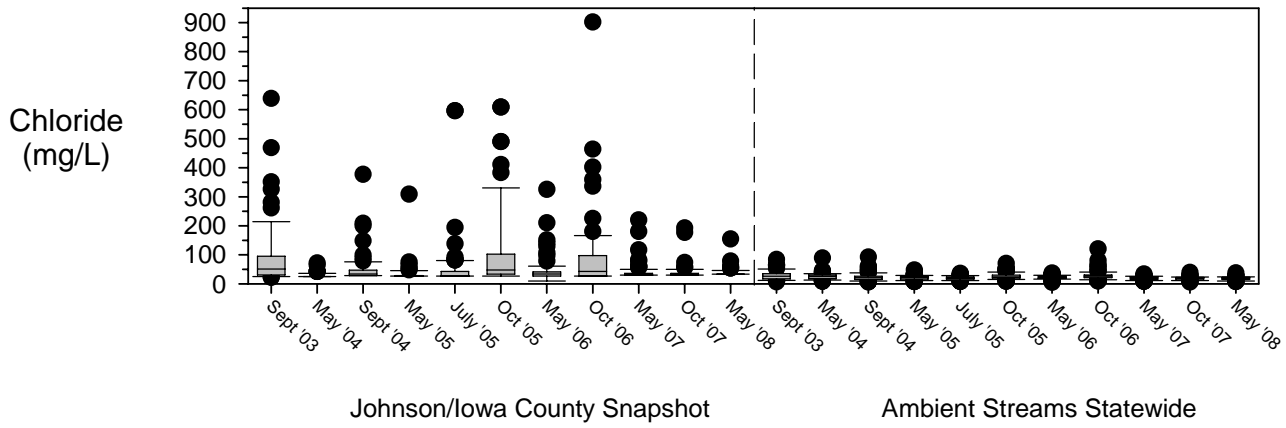

Ambient Streams Statewide

Johnson/Iowa County Snapshot

Ambient Streams Statewide

Comparison of Johnson/Iowa County Snapshot Results to Network of Streams Sampled Statewide

Comparison of Johnson/Iowa County Snapshot Results to Network of Streams Sampled Statewide