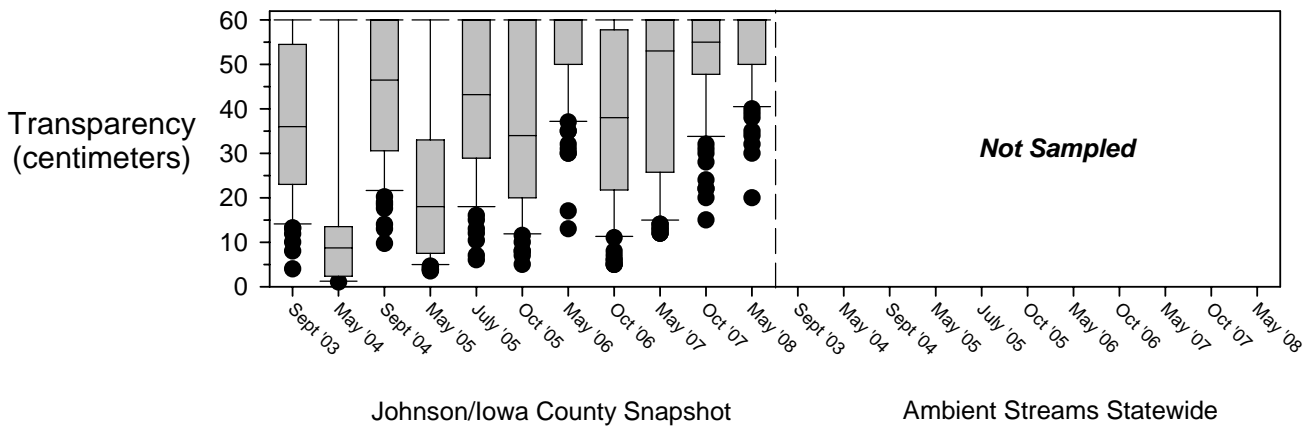

Ambient Streams Statewide

Johnson/Iowa County Snapshot

Ambient Streams Statewide

Comparison of Johnson/Iowa County Snapshot Results to Network of Streams Sampled Statewide

Comparison of Johnson/Iowa County Snapshot Results to Network of Streams Sampled Statewide