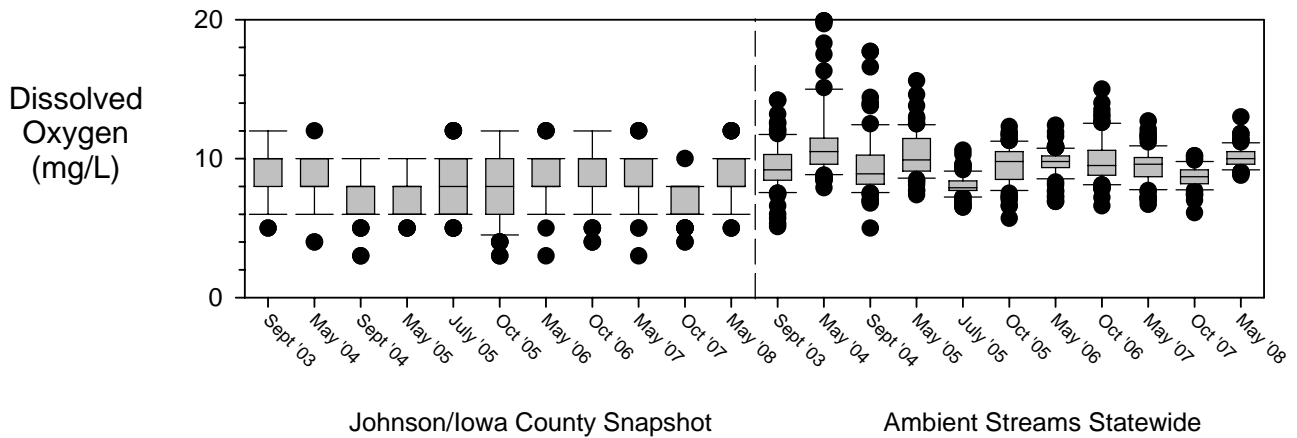

Comparison of Johnson/Iowa County Snapshot Results to Network of Streams Sampled Statewide

Johnson/Iowa County Snapshot

Ambient Streams Statewide

Johnson/Iowa County Snapshot

Ambient Streams Statewide

Johnson/Iowa County Snapshot

Ambient Streams Statewide

Johnson/Iowa County Snapshot

Ambient Streams Statewide

Comparison of Johnson/Iowa County Snapshot Results to Network of Streams Sampled Statewide

Comparison of Johnson/Iowa County Snapshot Results to Network of Streams Sampled Statewide