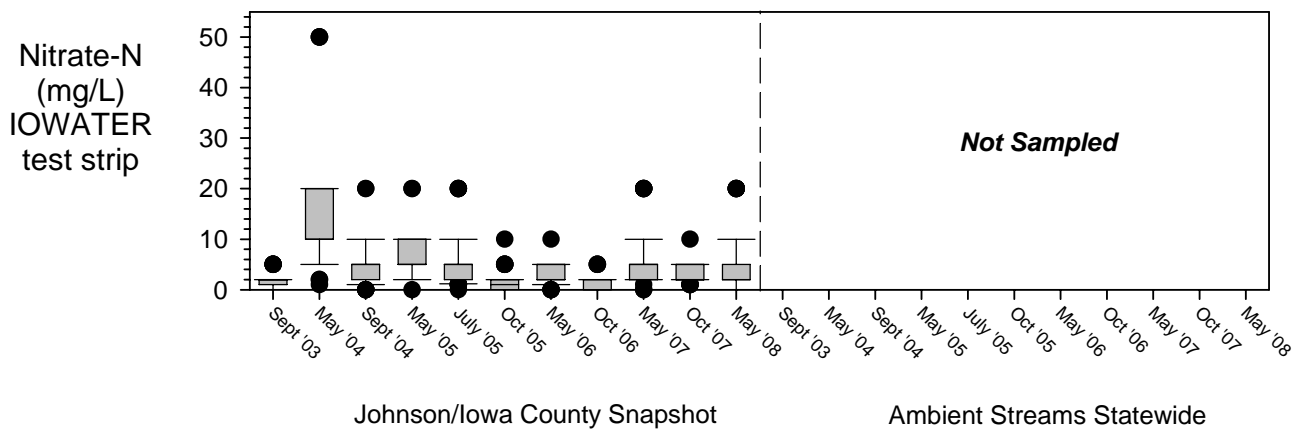

Comparison of Johnson/Iowa County Snapshot Results to Network of Streams Sampled Statewide

Johnson/Iowa County Snapshot

Ambient Streams Statewide

Johnson/Iowa County Snapshot

Ambient Streams Statewide

Johnson/Iowa County Snapshot

Ambient Streams Statewide

Johnson/Iowa County Snapshot

Ambient Streams Statewide

Comparison of Johnson/Iowa County Snapshot Results to Network of Streams Sampled Statewide

Comparison of Johnson/Iowa County Snapshot Results to Network of Streams Sampled Statewide