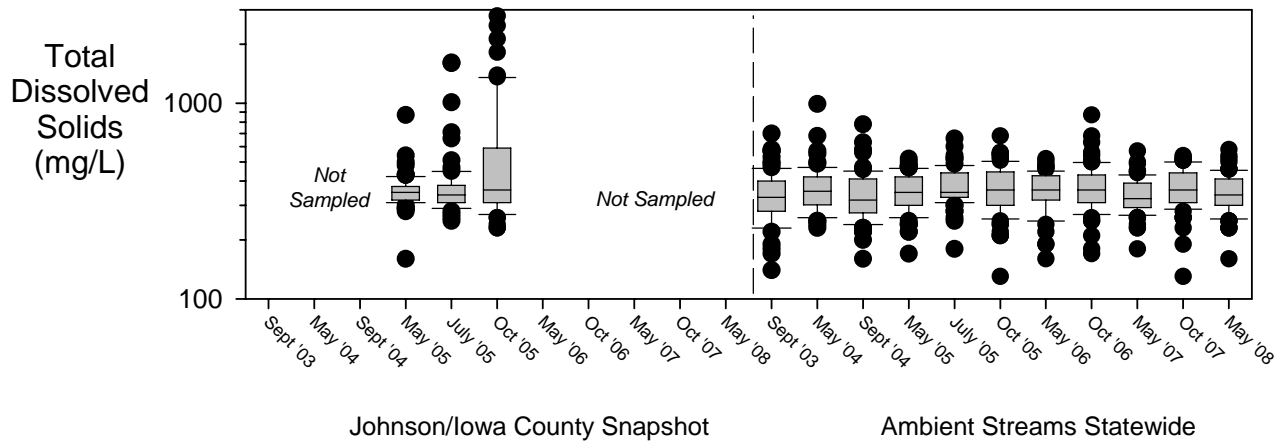

Ambient Streams Statewide

Johnson/Iowa County Snapshot

Ambient Streams Statewide

Comparison of Johnson/Iowa County Snapshot Results to Network of Streams Sampled Statewide

Comparison of Johnson/Iowa County Snapshot Results to Network of Streams Sampled Statewide