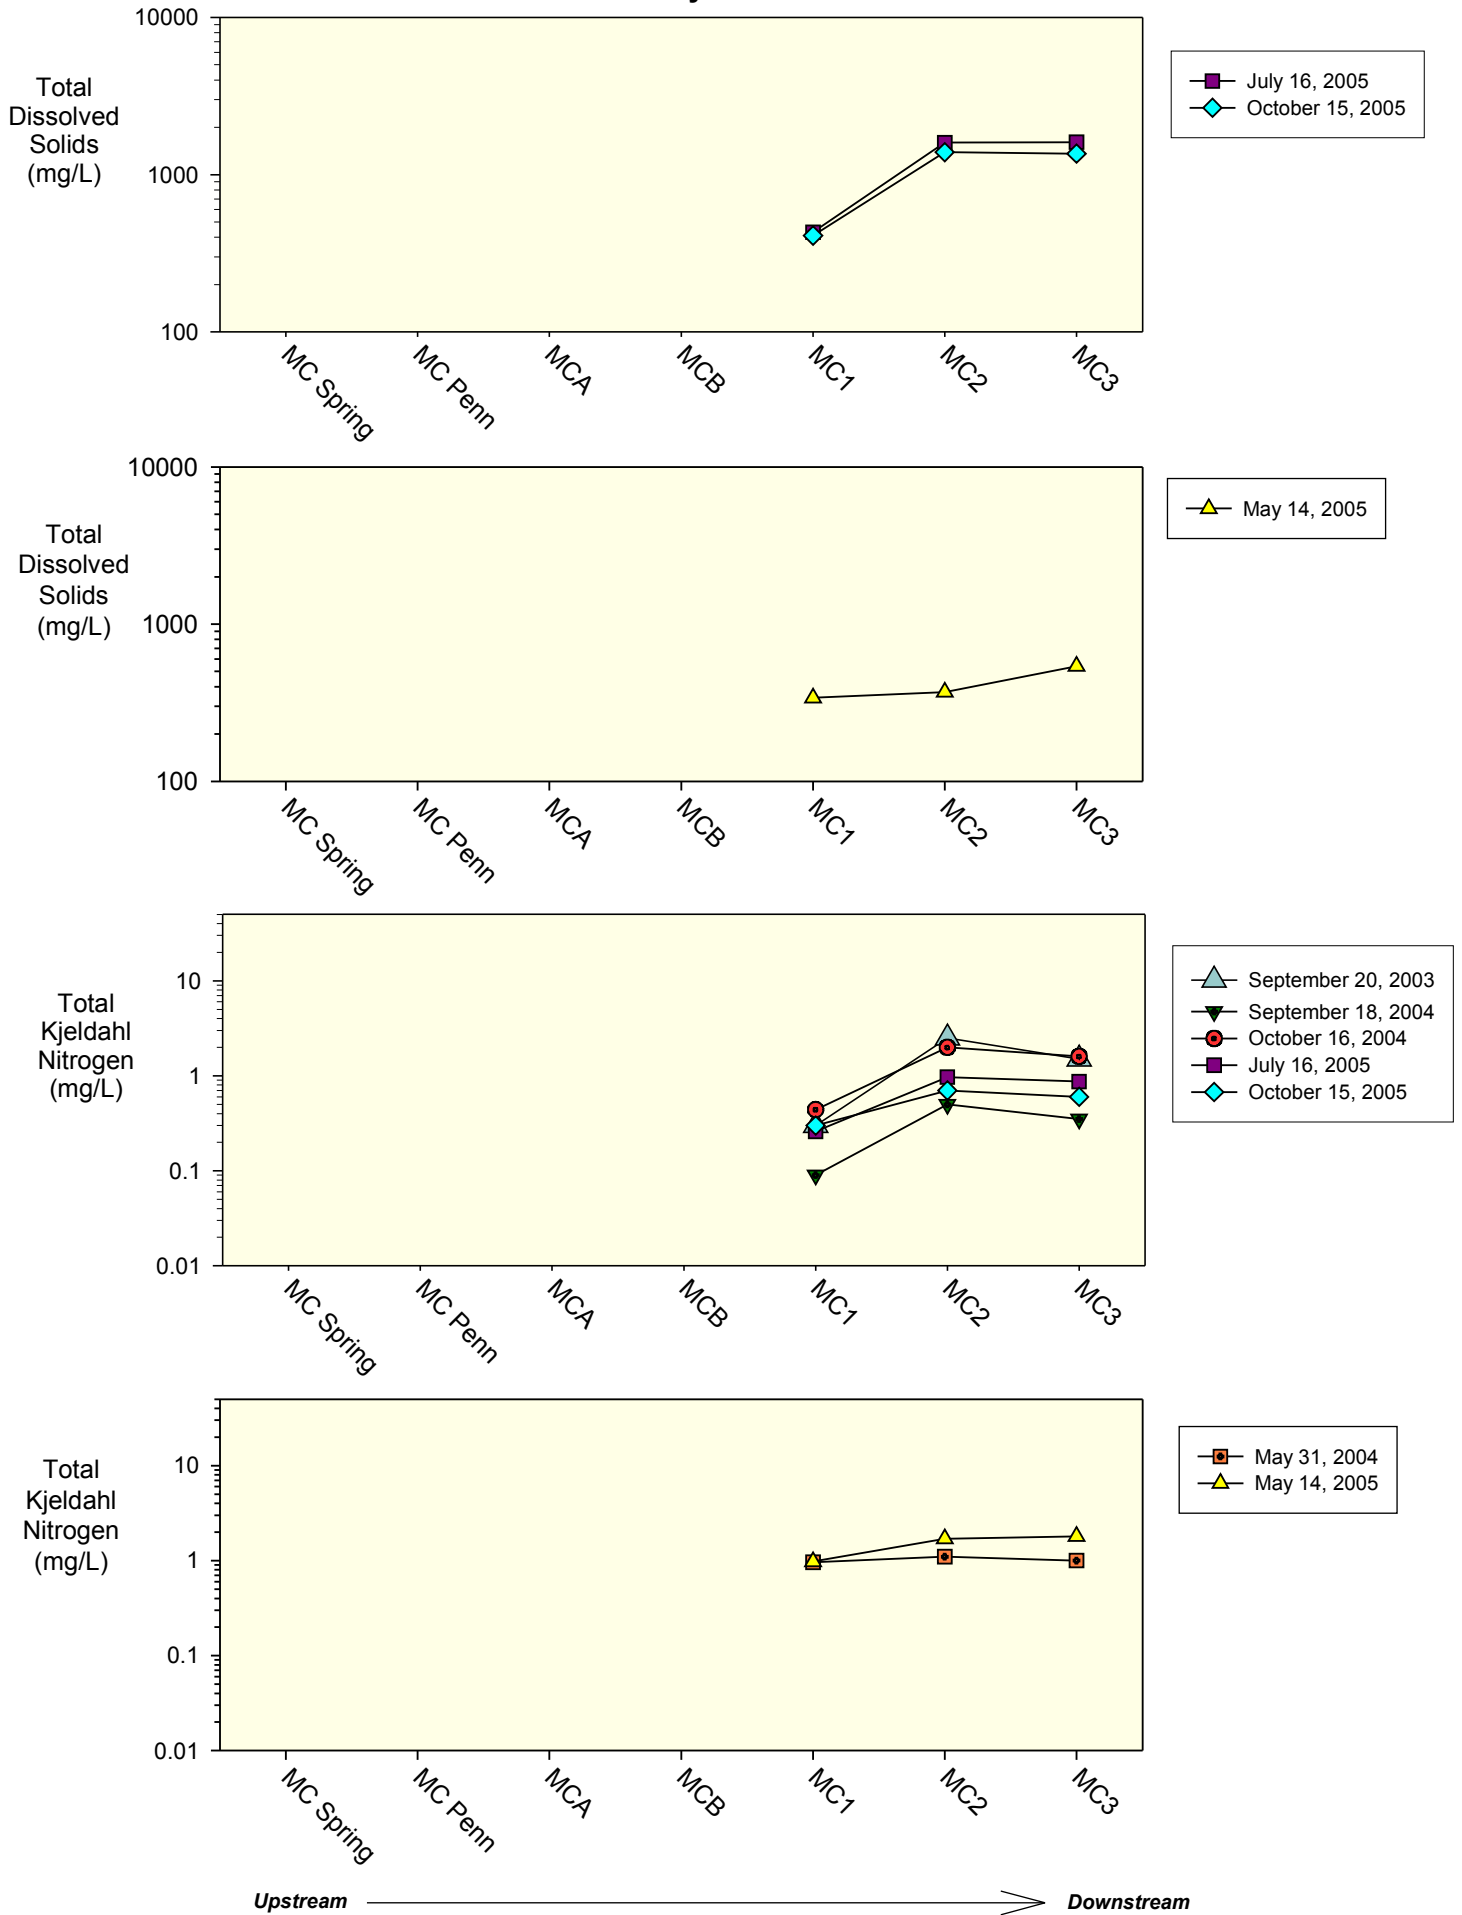

Muddy Creek

Muddy Creek

Upstream → Downstream

Muddy Creek

Upstream \longrightarrow Downstream

Muddy Creek

Upstream → Downstream

Muddy Creek

Upstream → Downstream

Muddy Creek

- September 20, 2003
- September 18, 2004
- October 16, 2004
- July 16, 2005
- October 15, 2005
- October 14, 2006
- October 13, 2007
- July 12, 2008
- October 11, 2008

- May 15, 2004
- May 31, 2004
- May 14, 2005
- May 13, 2006
- May 14, 2007
- May 10, 2008
- May 16, 2009

- September 20, 2003
- September 18, 2004
- October 16, 2004
- July 16, 2005
- October 15, 2005
- October 14, 2006
- October 13, 2007
- July 12, 2008
- October 11, 2008

- May 15, 2004
- May 31, 2004
- May 14, 2005
- May 13, 2006
- May 14, 2007
- May 10, 2008
- May 16, 2009

Upstream
➤
 Downstream

Muddy Creek

Upstream \longrightarrow Downstream