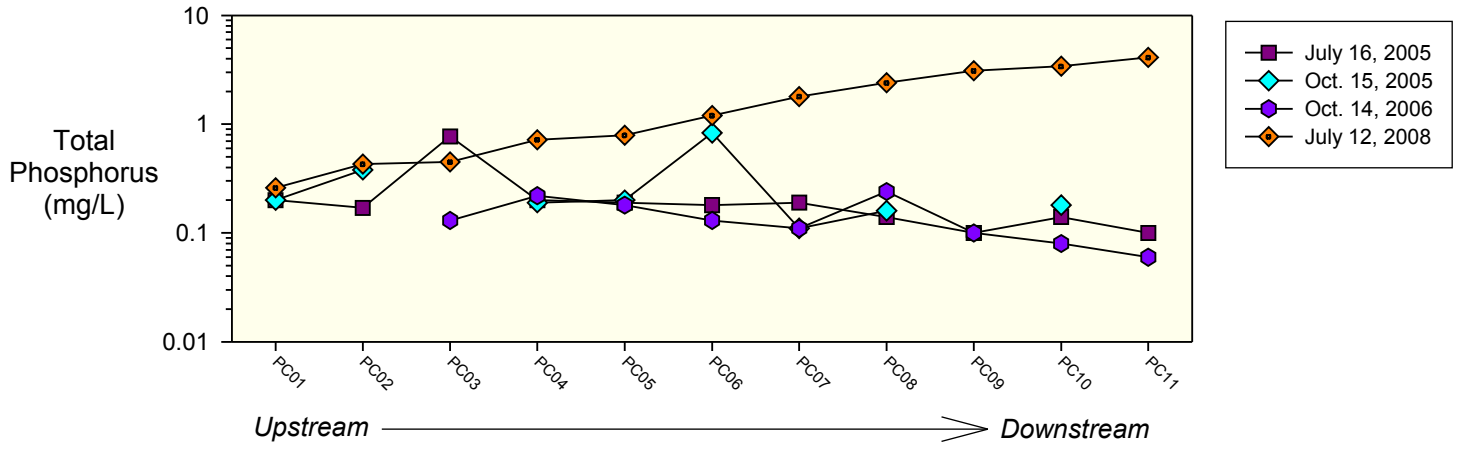

# Price Creek

## Price Creek

# Price Creek

Nitrate-N  
(mg/L)  
IOWATER  
Test Strip

Nitrate-N  
(mg/L)  
IOWATER  
Test Strip

IOWATER  
Orthophosphorus  
(mg/L)

IOWATER  
Orthophosphorus  
(mg/L)