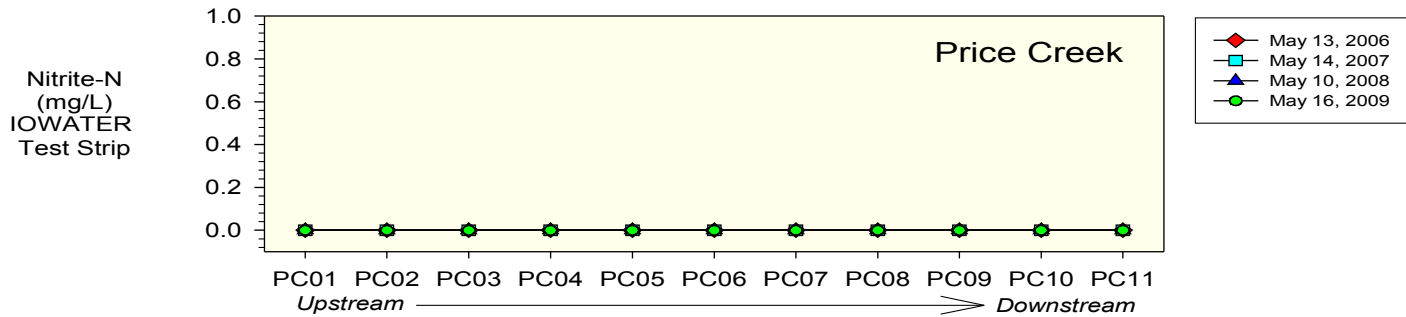

# Price Creek

# Price Creek

Nitrate-N  
(mg/L)  
IOWATER  
Test Strip

Nitrate-N  
(mg/L)  
IOWATER  
Test Strip

IOWATER  
Orthophosphorus  
(mg/L)

IOWATER  
Orthophosphorus  
(mg/L)