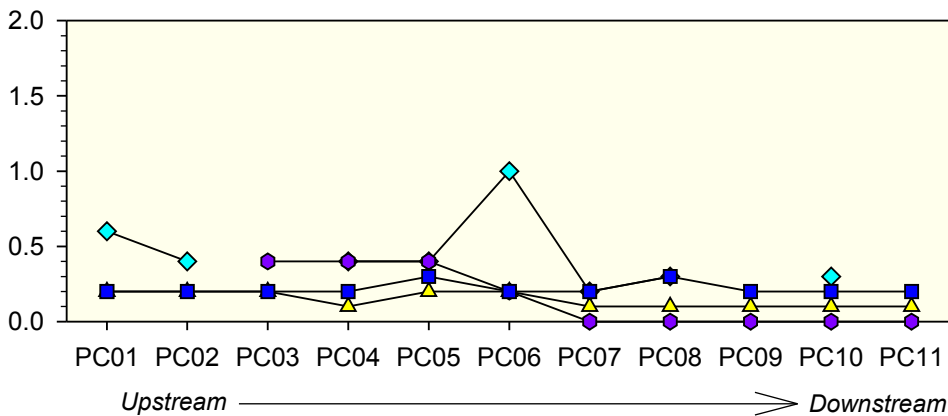

# Price Creek

Nitrate-N  
(mg/L)  
IOWATER  
Test Strip

Nitrate-N  
(mg/L)  
IOWATER  
Test Strip

IOWATER  
Orthophosphorus  
(mg/L)

IOWATER  
Orthophosphorus  
(mg/L)