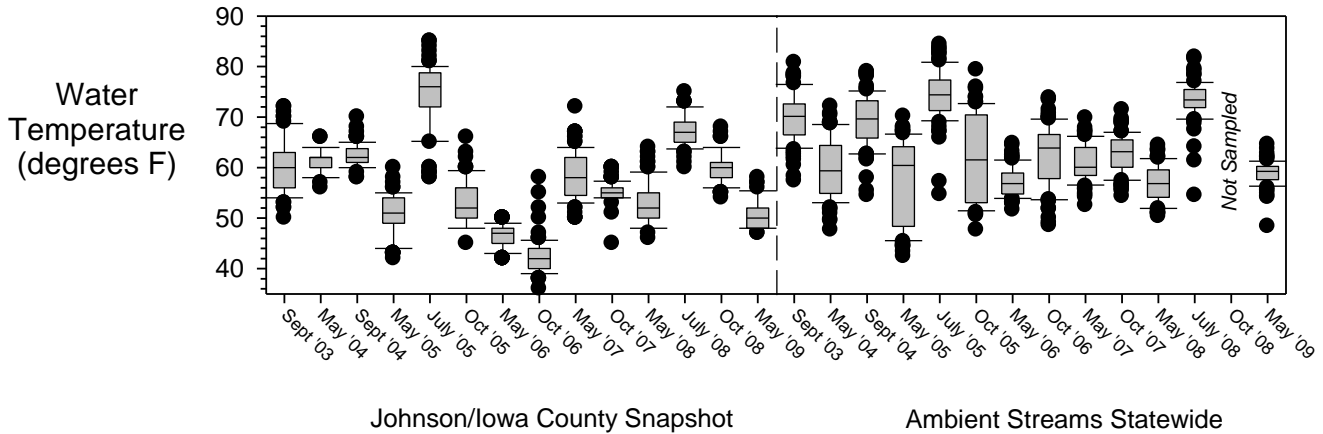

Comparison of Johnson/Iowa County Snapshot Results to Network of Streams Sampled Statewide

Johnson/Iowa County Snapshot

Ambient Streams Statewide

Johnson/Iowa County Snapshot

Ambient Streams Statewide

Johnson/Iowa County Snapshot

Ambient Streams Statewide

Johnson/Iowa County Snapshot

Ambient Streams Statewide

Comparison of Johnson/Iowa County Snapshot Results to Network of Streams Sampled Statewide

Comparison of Johnson/Iowa County Snapshot Results to Network of Streams Sampled Statewide

Comparison of Johnson/Iowa County Snapshot Results to Network of Streams Sampled Statewide

Explanation of a Box Plot