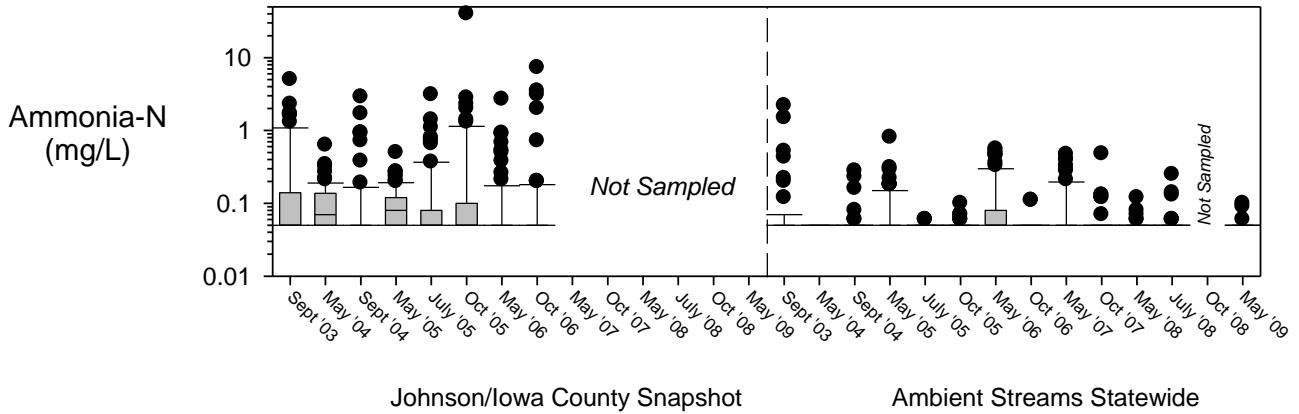

Ambient Streams Statewide

Johnson/Iowa County Snapshot

Ambient Streams Statewide

Comparison of Johnson/Iowa County Snapshot Results to Network of Streams Sampled Statewide

Comparison of Johnson/Iowa County Snapshot Results to Network of Streams Sampled Statewide

Comparison of Johnson/Iowa County Snapshot Results to Network of Streams Sampled Statewide

Explanation of a Box Plot