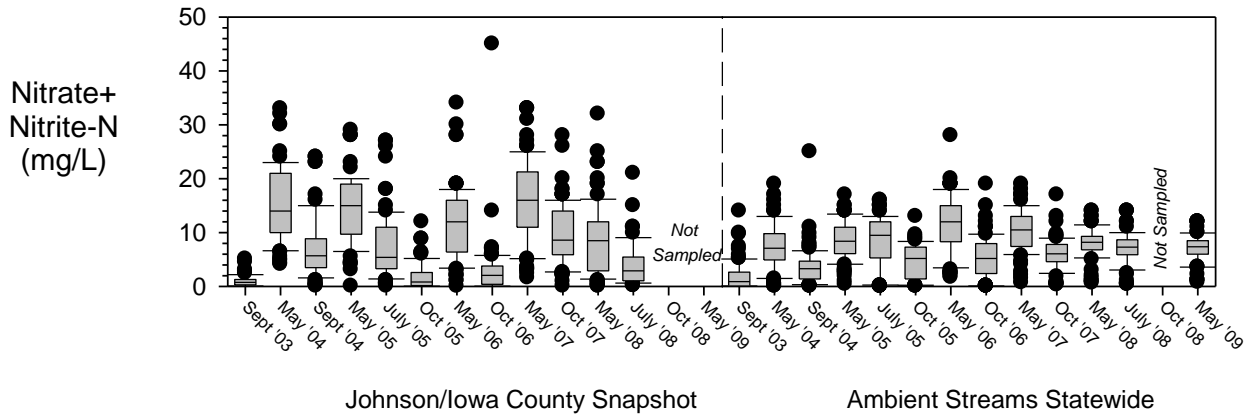

Ambient Streams Statewide

Johnson/Iowa County Snapshot

Ambient Streams Statewide

Comparison of Johnson/Iowa County Snapshot Results to Network of Streams Sampled Statewide

Comparison of Johnson/Iowa County Snapshot Results to Network of Streams Sampled Statewide

Comparison of Johnson/Iowa County Snapshot Results to Network of Streams Sampled Statewide

Explanation of a Box Plot