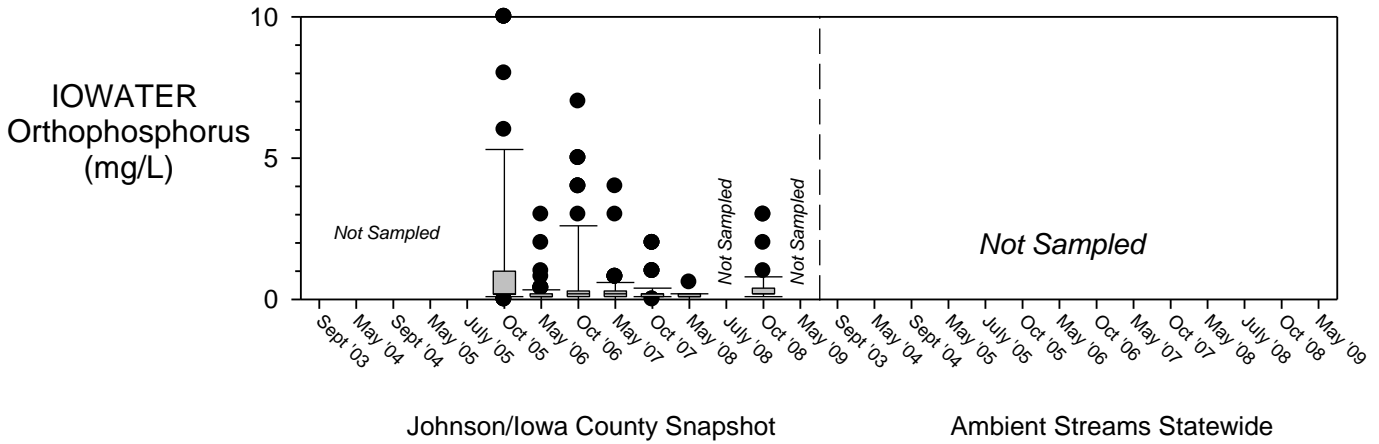

Ambient Streams Statewide

Johnson/Iowa County Snapshot

Ambient Streams Statewide

Comparison of Johnson/Iowa County Snapshot Results to Network of Streams Sampled Statewide

Comparison of Johnson/Iowa County Snapshot Results to Network of Streams Sampled Statewide

Comparison of Johnson/Iowa County Snapshot Results to Network of Streams Sampled Statewide

Explanation of a Box Plot