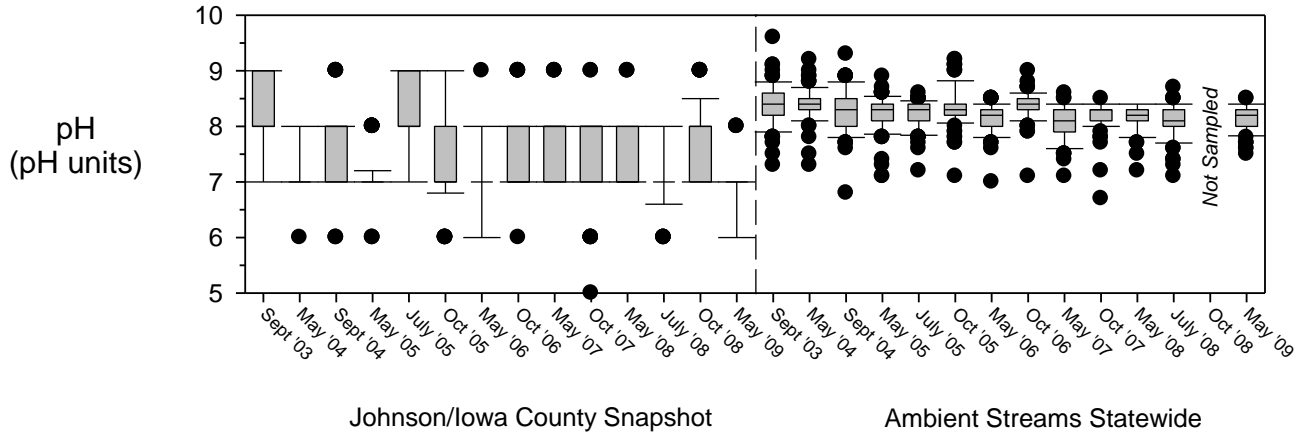

Comparison of Johnson/Iowa County Snapshot Results to Network of Streams Sampled Statewide

Johnson/Iowa County Snapshot

Ambient Streams Statewide

Johnson/Iowa County Snapshot

Ambient Streams Statewide

Johnson/Iowa County Snapshot

Ambient Streams Statewide

Johnson/Iowa County Snapshot

Ambient Streams Statewide

Comparison of Johnson/Iowa County Snapshot Results to Network of Streams Sampled Statewide

Comparison of Johnson/Iowa County Snapshot Results to Network of Streams Sampled Statewide

Comparison of Johnson/Iowa County Snapshot Results to Network of Streams Sampled Statewide

Explanation of a Box Plot