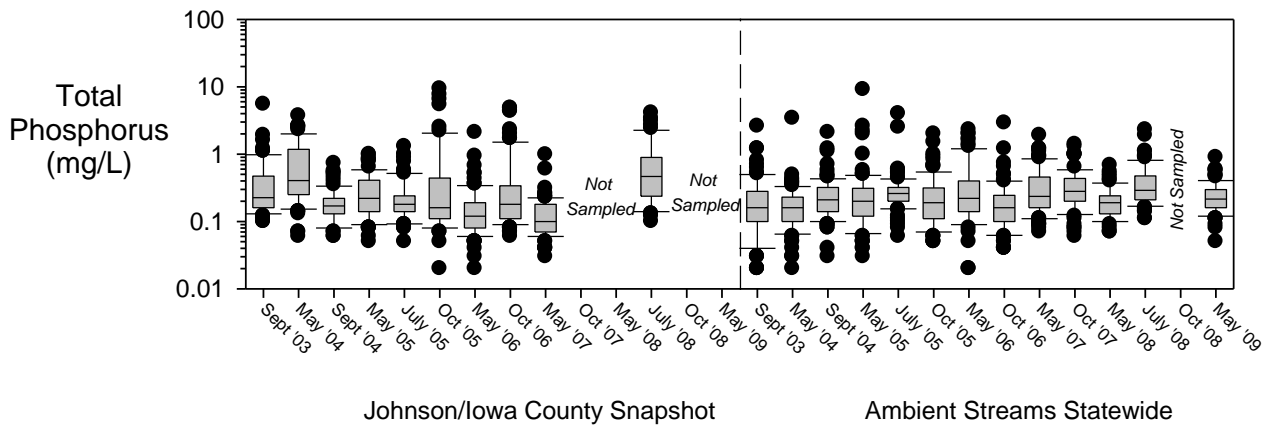

Ambient Streams Statewide

Johnson/Iowa County Snapshot

Ambient Streams Statewide

Comparison of Johnson/Iowa County Snapshot Results to Network of Streams Sampled Statewide

Comparison of Johnson/Iowa County Snapshot Results to Network of Streams Sampled Statewide

Comparison of Johnson/Iowa County Snapshot Results to Network of Streams Sampled Statewide

Explanation of a Box Plot