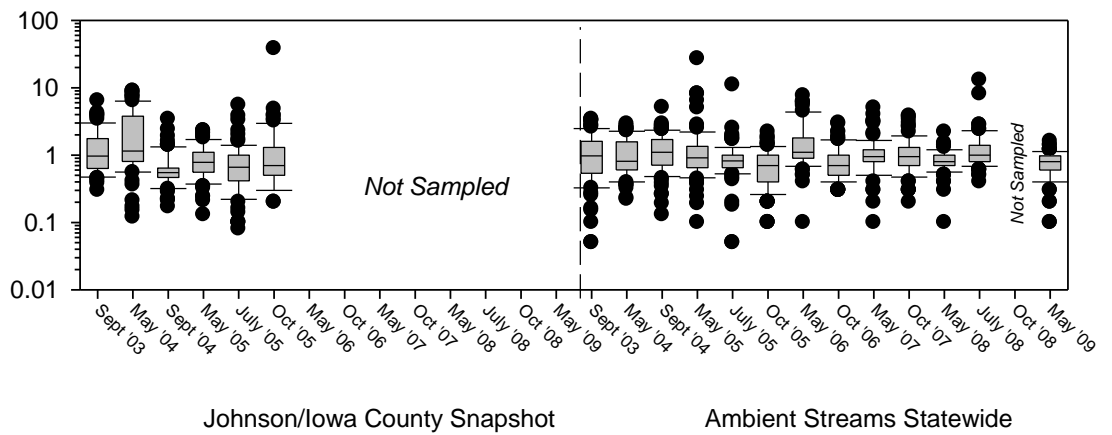

Ambient Streams Statewide

Johnson/Iowa County Snapshot

Ambient Streams Statewide

Comparison of Johnson/Iowa County Snapshot Results to Network of Streams Sampled Statewide

Comparison of Johnson/Iowa County Snapshot Results to Network of Streams Sampled Statewide

Comparison of Johnson/Iowa County Snapshot Results to Network of Streams Sampled Statewide

Explanation of a Box Plot