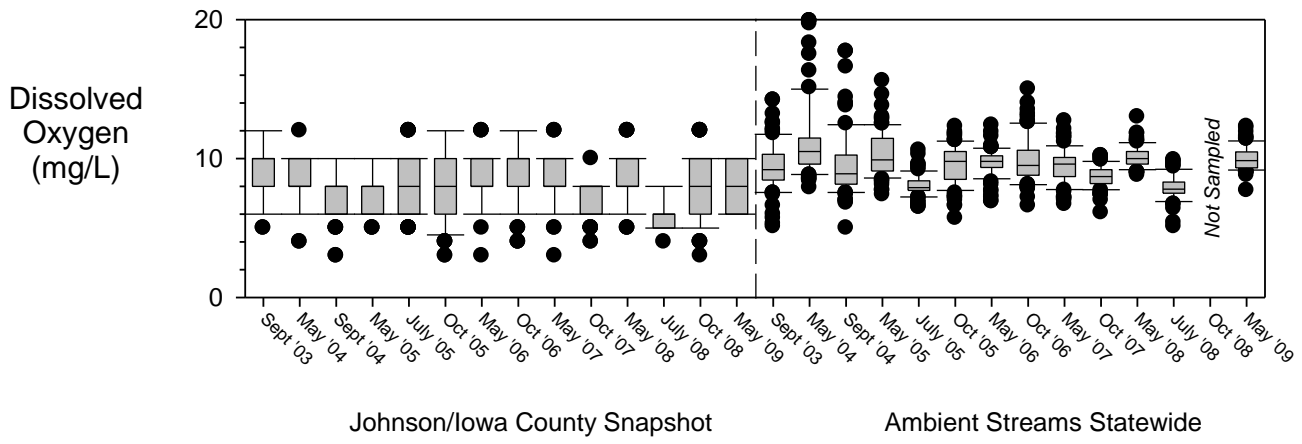

Comparison of Johnson/Iowa County Snapshot Results to Network of Streams Sampled Statewide

Johnson/Iowa County Snapshot

Ambient Streams Statewide

Johnson/Iowa County Snapshot

Ambient Streams Statewide

Johnson/Iowa County Snapshot

Ambient Streams Statewide

Johnson/Iowa County Snapshot

Ambient Streams Statewide

Comparison of Johnson/Iowa County Snapshot Results to Network of Streams Sampled Statewide

Comparison of Johnson/Iowa County Snapshot Results to Network of Streams Sampled Statewide

Comparison of Johnson/Iowa County Snapshot Results to Network of Streams Sampled Statewide

Explanation of a Box Plot