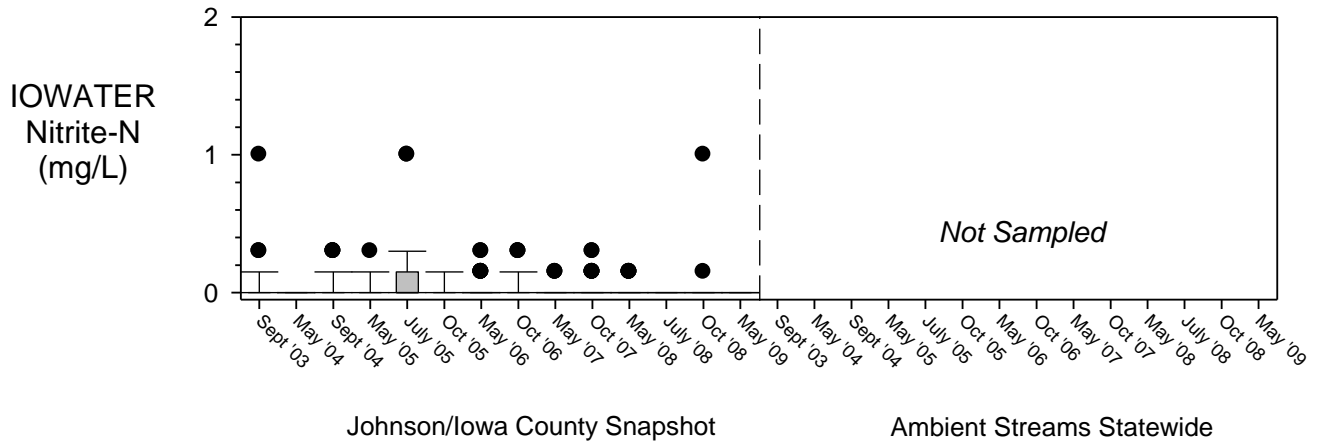

Ambient Streams Statewide

Johnson/Iowa County Snapshot

Ambient Streams Statewide

Comparison of Johnson/Iowa County Snapshot Results to Network of Streams Sampled Statewide

Comparison of Johnson/Iowa County Snapshot Results to Network of Streams Sampled Statewide

Comparison of Johnson/Iowa County Snapshot Results to Network of Streams Sampled Statewide

Explanation of a Box Plot