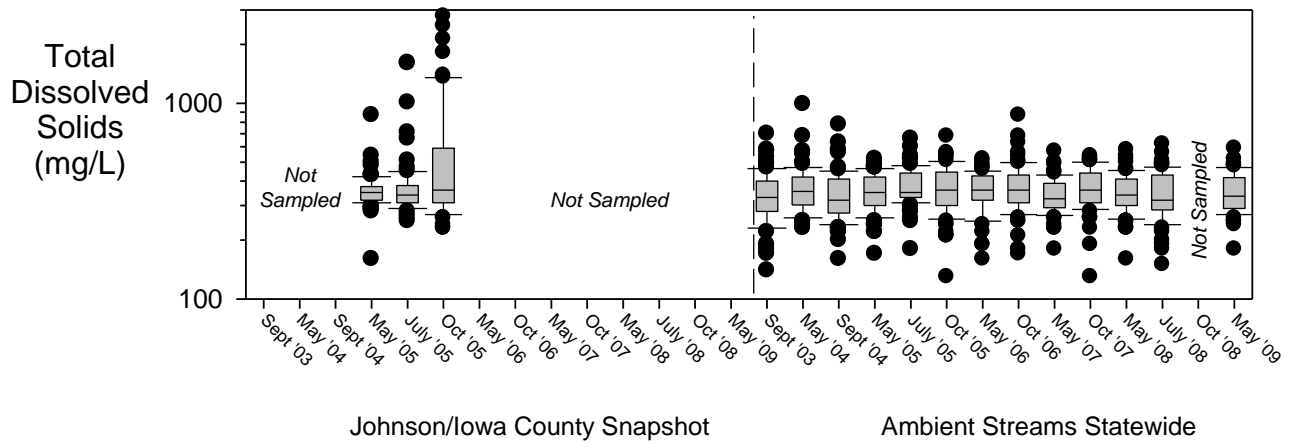

Ambient Streams Statewide

Johnson/Iowa County Snapshot

Ambient Streams Statewide

Comparison of Johnson/Iowa County Snapshot Results to Network of Streams Sampled Statewide

Comparison of Johnson/Iowa County Snapshot Results to Network of Streams Sampled Statewide

Comparison of Johnson/Iowa County Snapshot Results to Network of Streams Sampled Statewide

Explanation of a Box Plot