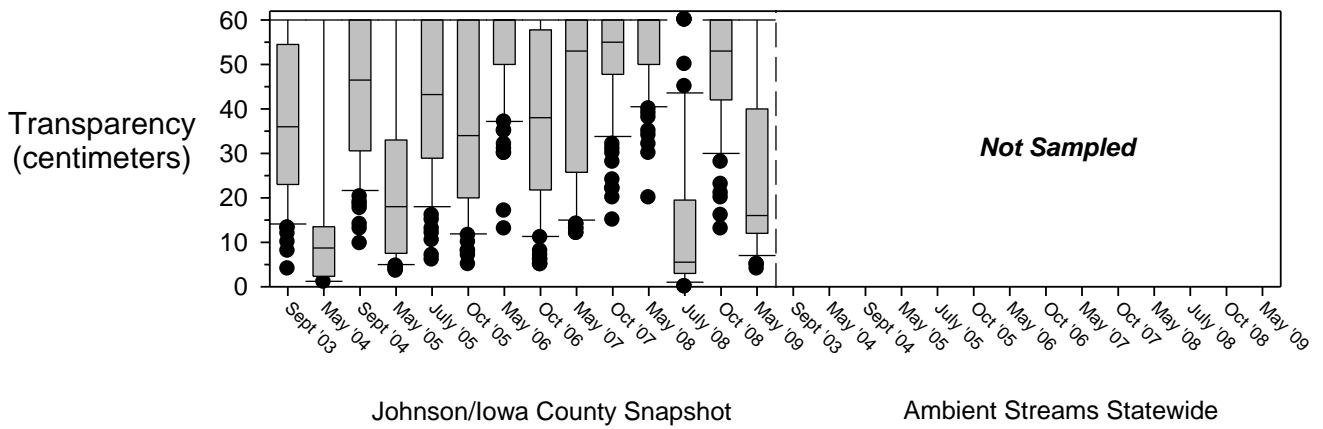

Ambient Streams Statewide

Johnson/Iowa County Snapshot

Ambient Streams Statewide

Comparison of Johnson/Iowa County Snapshot Results to Network of Streams Sampled Statewide

Comparison of Johnson/Iowa County Snapshot Results to Network of Streams Sampled Statewide

Comparison of Johnson/Iowa County Snapshot Results to Network of Streams Sampled Statewide

Explanation of a Box Plot