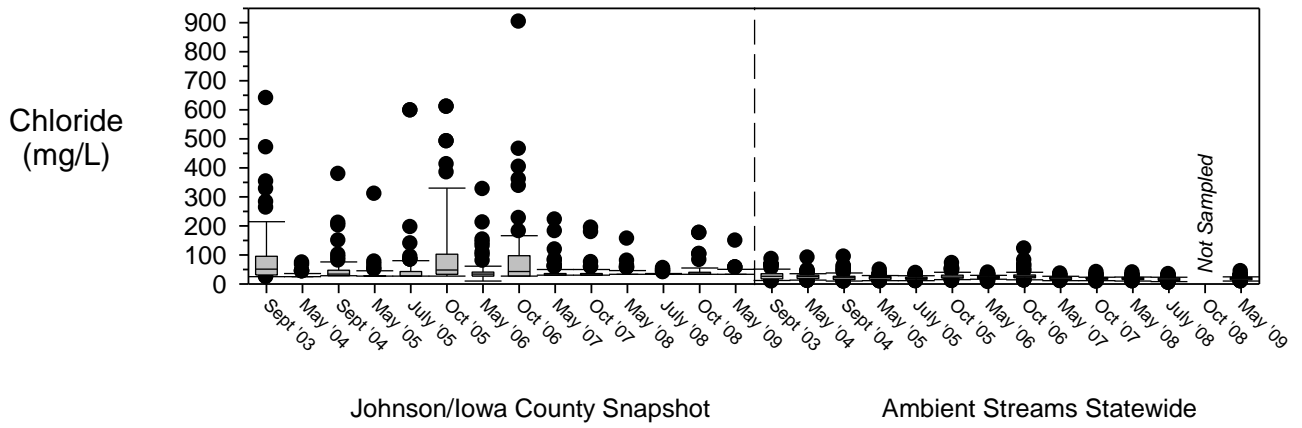

Ambient Streams Statewide

Johnson/Iowa County Snapshot

Ambient Streams Statewide

Comparison of Johnson/Iowa County Snapshot Results to Network of Streams Sampled Statewide

Comparison of Johnson/Iowa County Snapshot Results to Network of Streams Sampled Statewide

Comparison of Johnson/Iowa County Snapshot Results to Network of Streams Sampled Statewide

Explanation of a Box Plot