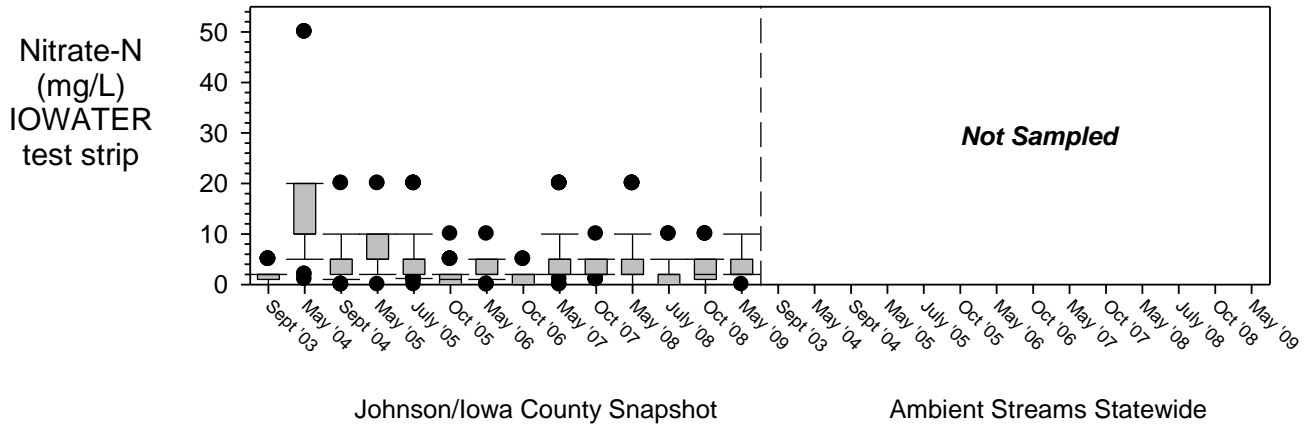

Comparison of Johnson/Iowa County Snapshot Results to Network of Streams Sampled Statewide

Johnson/Iowa County Snapshot

Ambient Streams Statewide

Johnson/Iowa County Snapshot

Ambient Streams Statewide

Johnson/Iowa County Snapshot

Ambient Streams Statewide

Johnson/Iowa County Snapshot

Ambient Streams Statewide

Comparison of Johnson/Iowa County Snapshot Results to Network of Streams Sampled Statewide

Comparison of Johnson/Iowa County Snapshot Results to Network of Streams Sampled Statewide

Comparison of Johnson/Iowa County Snapshot Results to Network of Streams Sampled Statewide

Explanation of a Box Plot