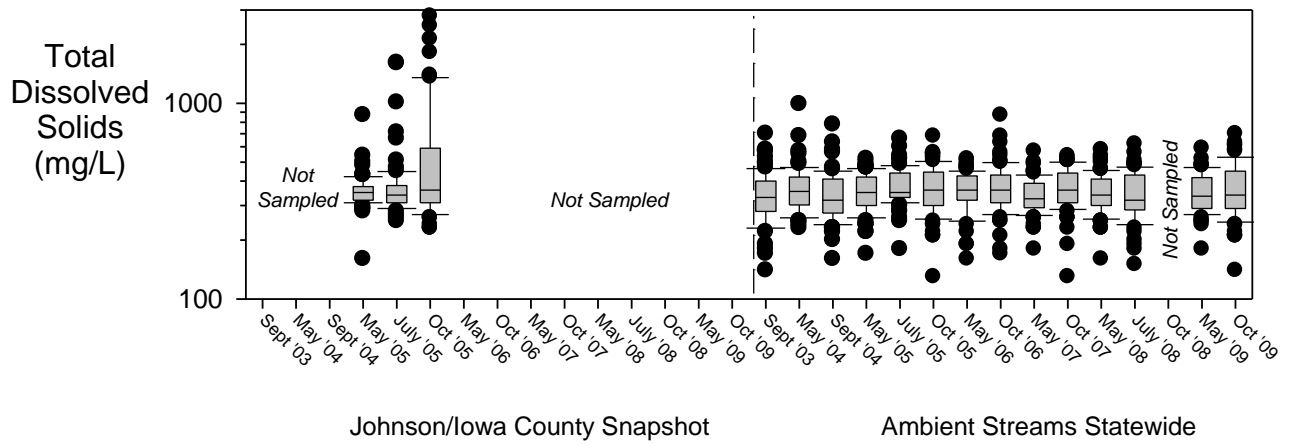

Ambient Streams Statewide

Johnson/Iowa County Snapshot

Ambient Streams Statewide

Comparison of Johnson/Iowa County Snapshot Results to Network of Streams Sampled Statewide

Comparison of Johnson/Iowa County Snapshot Results to Network of Streams Sampled Statewide

Comparison of Johnson/Iowa County Snapshot Results to Network of Streams Sampled Statewide

Explanation of a Box Plot