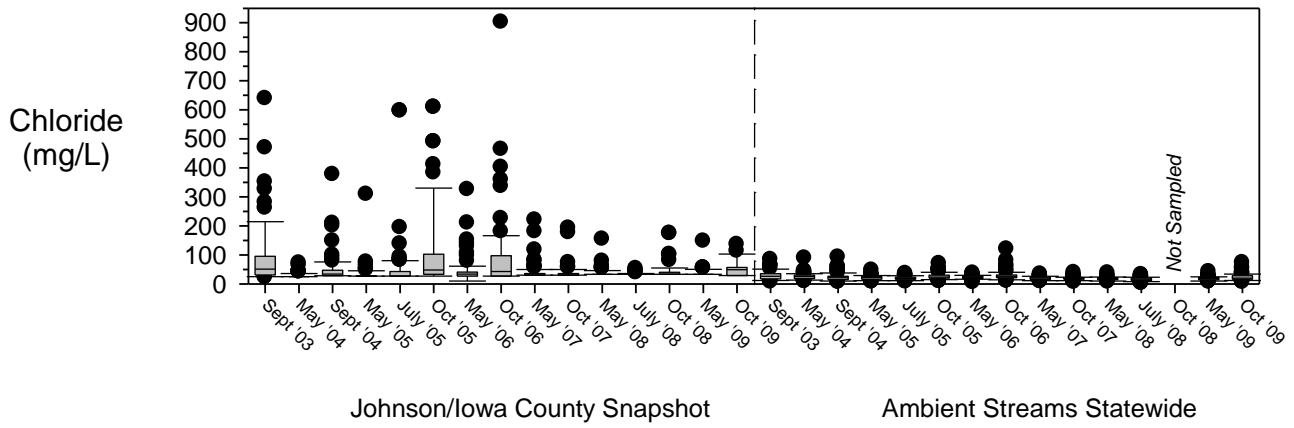

Ambient Streams Statewide

Johnson/Iowa County Snapshot

Ambient Streams Statewide

Comparison of Johnson/Iowa County Snapshot Results to Network of Streams Sampled Statewide

Comparison of Johnson/Iowa County Snapshot Results to Network of Streams Sampled Statewide

Comparison of Johnson/Iowa County Snapshot Results to Network of Streams Sampled Statewide

Explanation of a Box Plot