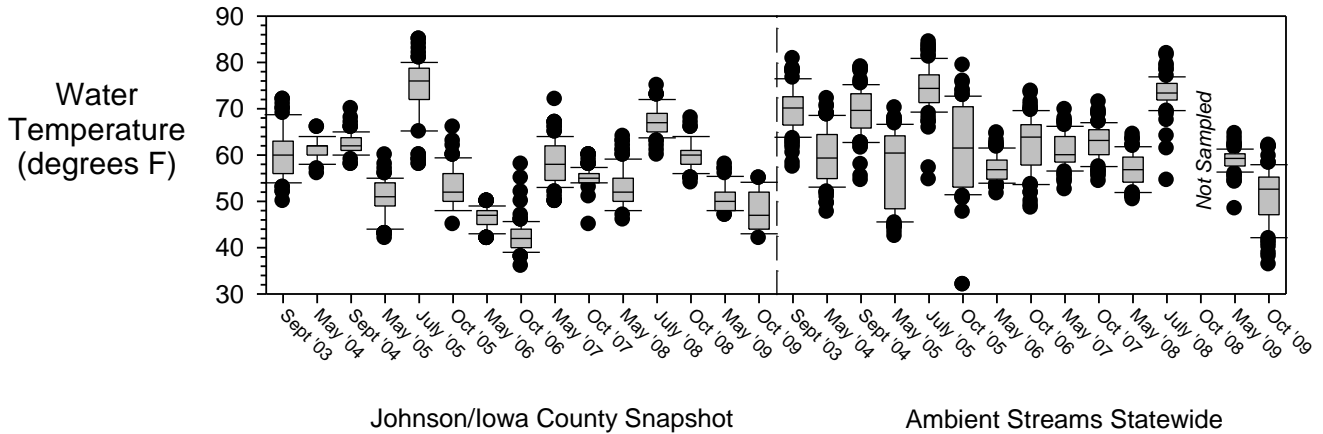

Comparison of Johnson/Iowa County Snapshot Results to Network of Streams Sampled Statewide

Johnson/Iowa County Snapshot

Ambient Streams Statewide

Johnson/Iowa County Snapshot

Ambient Streams Statewide

Johnson/Iowa County Snapshot

Ambient Streams Statewide

Johnson/Iowa County Snapshot

Ambient Streams Statewide

Comparison of Johnson/Iowa County Snapshot Results to Network of Streams Sampled Statewide

Comparison of Johnson/Iowa County Snapshot Results to Network of Streams Sampled Statewide

Comparison of Johnson/Iowa County Snapshot Results to Network of Streams Sampled Statewide

Explanation of a Box Plot