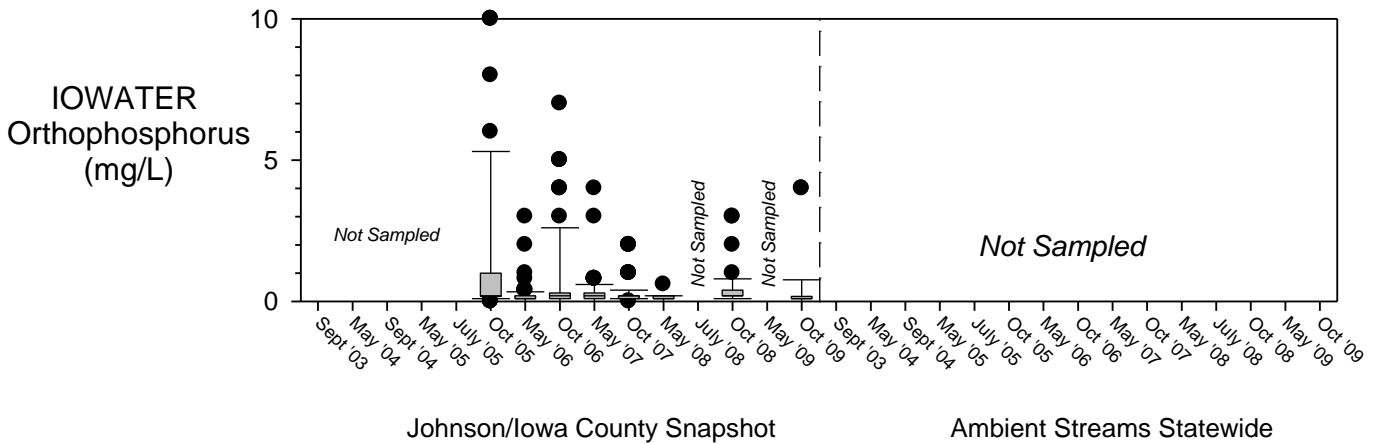

Ambient Streams Statewide

Johnson/Iowa County Snapshot

Ambient Streams Statewide

Comparison of Johnson/Iowa County Snapshot Results to Network of Streams Sampled Statewide

Comparison of Johnson/Iowa County Snapshot Results to Network of Streams Sampled Statewide

Comparison of Johnson/Iowa County Snapshot Results to Network of Streams Sampled Statewide

Explanation of a Box Plot