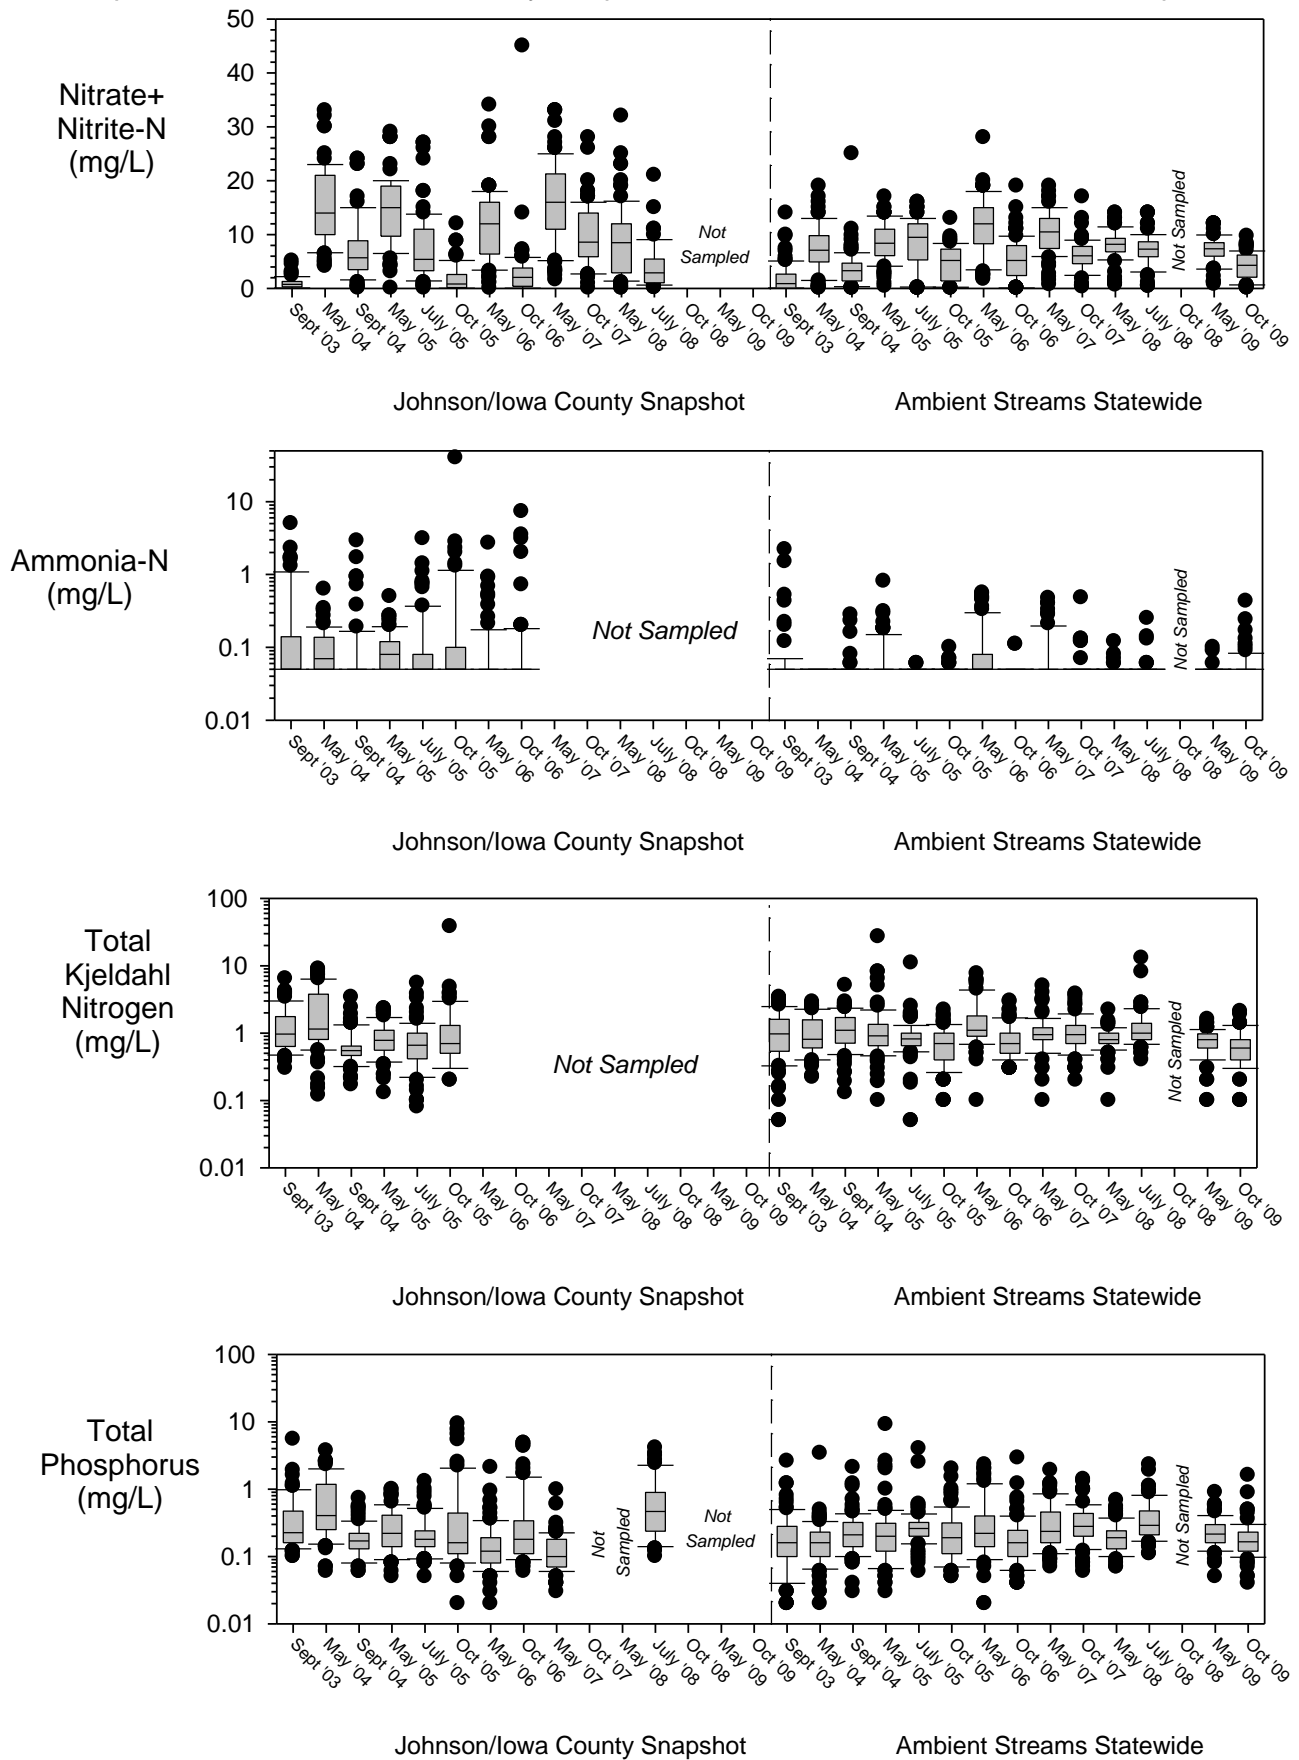

Comparison of Johnson/Iowa County Snapshot Results to Network of Streams Sampled Statewide

Johnson/Iowa County Snapshot

Ambient Streams Statewide

Johnson/Iowa County Snapshot

Ambient Streams Statewide

Johnson/Iowa County Snapshot

Ambient Streams Statewide

Johnson/Iowa County Snapshot

Ambient Streams Statewide

Comparison of Johnson/Iowa County Snapshot Results to Network of Streams Sampled Statewide

Comparison of Johnson/Iowa County Snapshot Results to Network of Streams Sampled Statewide

Comparison of Johnson/Iowa County Snapshot Results to Network of Streams Sampled Statewide

Explanation of a Box Plot