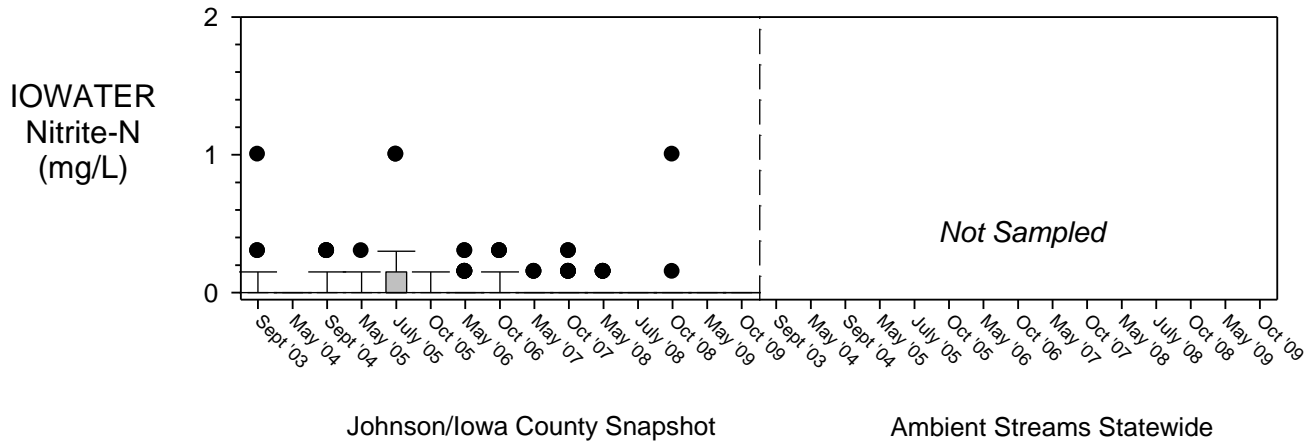

Ambient Streams Statewide

Johnson/Iowa County Snapshot

Ambient Streams Statewide

Comparison of Johnson/Iowa County Snapshot Results to Network of Streams Sampled Statewide

Comparison of Johnson/Iowa County Snapshot Results to Network of Streams Sampled Statewide

Comparison of Johnson/Iowa County Snapshot Results to Network of Streams Sampled Statewide

Explanation of a Box Plot