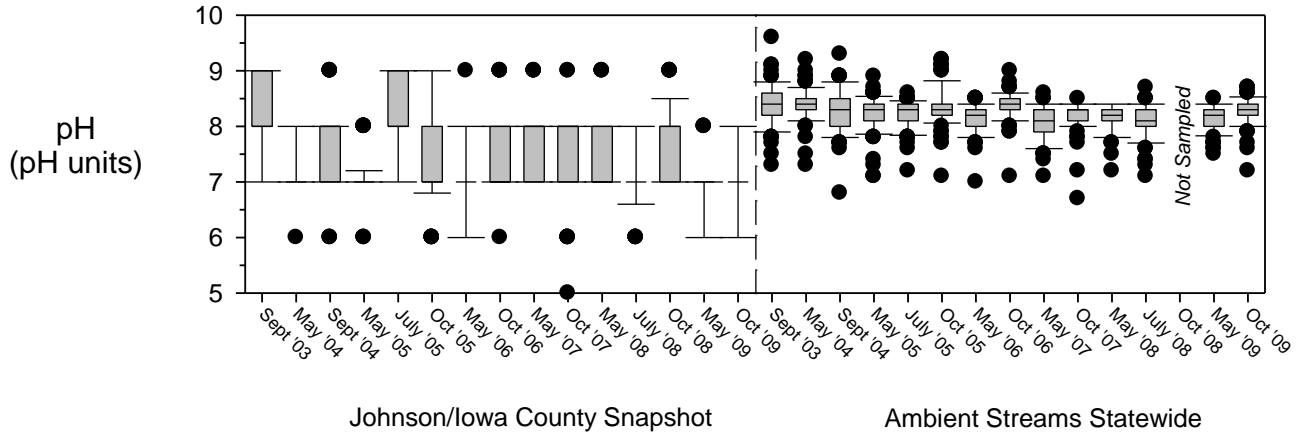

Comparison of Johnson/Iowa County Snapshot Results to Network of Streams Sampled Statewide

Johnson/Iowa County Snapshot

Ambient Streams Statewide

Johnson/Iowa County Snapshot

Ambient Streams Statewide

Johnson/Iowa County Snapshot

Ambient Streams Statewide

Johnson/Iowa County Snapshot

Ambient Streams Statewide

Comparison of Johnson/Iowa County Snapshot Results to Network of Streams Sampled Statewide

Comparison of Johnson/Iowa County Snapshot Results to Network of Streams Sampled Statewide

Comparison of Johnson/Iowa County Snapshot Results to Network of Streams Sampled Statewide

Explanation of a Box Plot