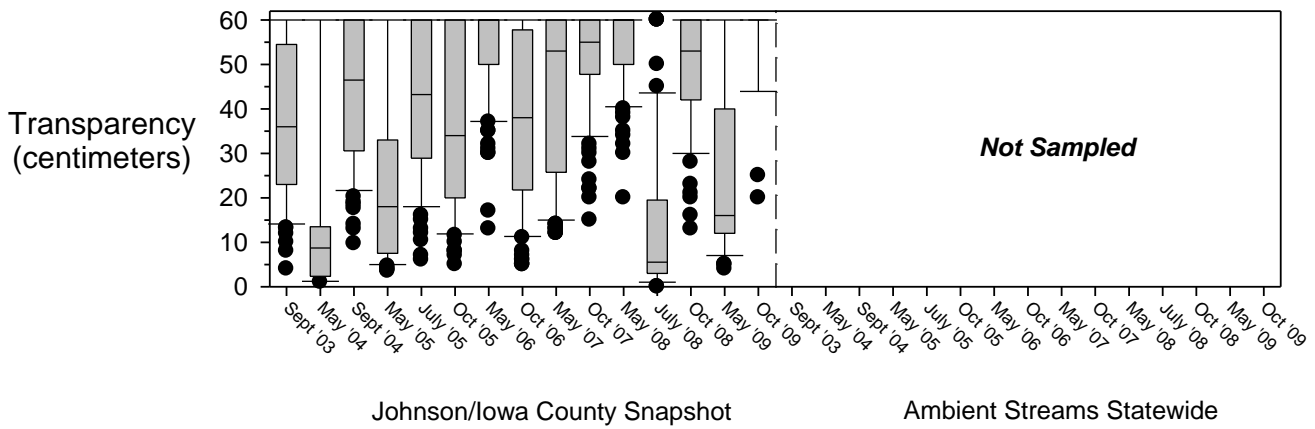

Ambient Streams Statewide

Johnson/Iowa County Snapshot

Ambient Streams Statewide

Comparison of Johnson/Iowa County Snapshot Results to Network of Streams Sampled Statewide

Comparison of Johnson/Iowa County Snapshot Results to Network of Streams Sampled Statewide

Comparison of Johnson/Iowa County Snapshot Results to Network of Streams Sampled Statewide

Explanation of a Box Plot