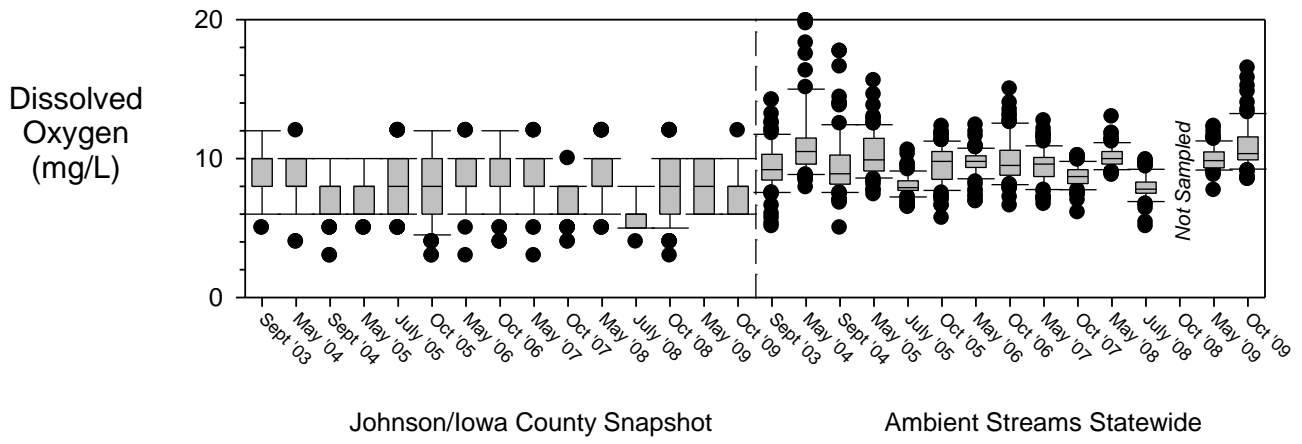

Comparison of Johnson/Iowa County Snapshot Results to Network of Streams Sampled Statewide

Johnson/Iowa County Snapshot

Ambient Streams Statewide

Johnson/Iowa County Snapshot

Ambient Streams Statewide

Johnson/Iowa County Snapshot

Ambient Streams Statewide

Johnson/Iowa County Snapshot

Ambient Streams Statewide

Comparison of Johnson/Iowa County Snapshot Results to Network of Streams Sampled Statewide

Comparison of Johnson/Iowa County Snapshot Results to Network of Streams Sampled Statewide

Comparison of Johnson/Iowa County Snapshot Results to Network of Streams Sampled Statewide

Explanation of a Box Plot